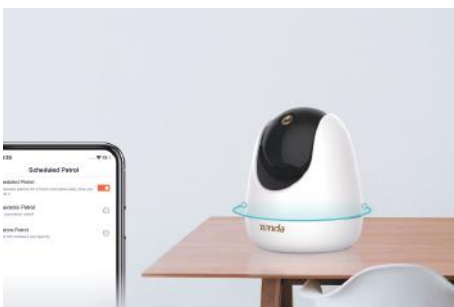

Tenda

CP7

Security Pan/Tilt Camera 4MP

Link
More

CP7

Security Pan/Tilt Camera 4MP

Products Description

The security Pan/Tilt Camera-CP7 is a high-performed home surveillance Camera that integrates 360° visual coverage with 4MP resolution. It is also fetured with full-duplex two-way audio, smart-motion detection/tracking, sound and light alarm functions. The product is mostly used for indoor scenarios monitoring such as homes, shops, offices and classrooms, etc. The users can access the video via wireless or wired connection to the router.

Selling Points

4MP HD Video, Low Noise and Clearer

CP7 adopts 4MP image sensors, outputs 4MP (2560*1440) HD videos, reduces noise and captures more details.

Cover Every Corner of Your Home in Super HD

High speed pan/tilt design enables flexible rotation in all directions. CP7 covers 360° horizontally and 155° vertically (90° up, 65° down) which leaves zero blind zones at all.

Human Shape Detection for Safety Protection

Based on AI deep learning algorithms, CP7 can detect human shape and other motion. It recognizes the movement accurately and captures suspicious status automatically, and the resulting alarms will be sent to your mobile in real time.

Patrol with one click

You can set the pan/tilt patrol locations via the TDSEE App, and the camera rotates cyclically according to the preset location to patrol the area.

Selling Points

Auto Targeting and Tracking