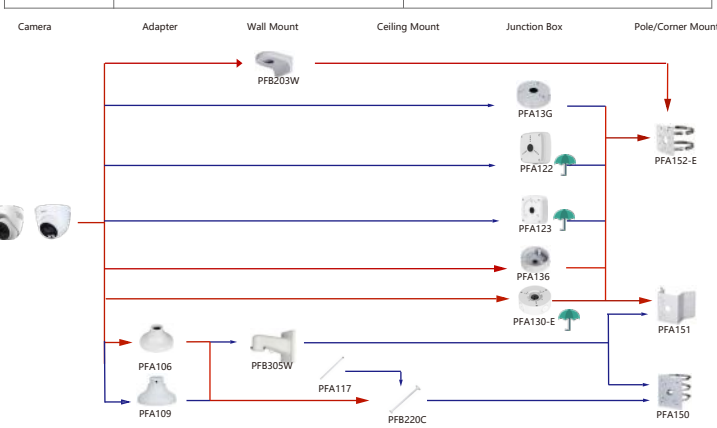

Selection of IP&CVI Eyeball Camera

Shape	IP Camera	CVI Camera
	IPC-HDW3841EM-S-S2 IPC-HDW3841EM-A-S IPC-HDW3541EM-S-S2 IPC-HDW3441EM-S-S2 IPC-HDW3231EM-S-S2 IPC-HDW5241TM-ASE IPC-HDW5442TM-ASE IPC-HDW5541TM-ASE	HAC-HDW1801EM(A)-A HAC-HDW12003M(A)-A HAC-HDW2802T-A HAC-HDW2402T-A HAC-HDW2509T-A-LED HAC-HDW2249T-A-LED HAC-HDW1809T-A-LED HAC-HDW1509T-IL-A HAC-HDW1509T-A-LED-POC

Shape	IP Camera	CVI Camera
	IPC-T1820/40 IPC-T1820-L	HAC-HDW1800TL-A HAC-HDW1801TL(A)-A HAC-HDW1200TL-A

Selection of IP&CVI Eyeball Camera

Shape	IP Camera	CVI Camera
	IPC-HDW5242T-ZE-MF IPC-HDW5241T-ZE IPC-HDW5442T-ZE IPC-HDW5541T-ZE IPC-HDW5842T-ZE-S2 IPC-HDW1230T-ZS-S5 IPC-HDW5541H-ASE-PV IPC-HDW5241H-ASE-PV IPC-HDW5541H-AS-PV IPC-HDW5241H-AS-PV IPC-HDW549TM-SE-LED IPC-HDW5842TM-SE-S2	HAC-HDW2802T-Z-A HAC-HDW2802T-Z-A-DP HAC-HDW2501T-Z-A HAC-HDW2501T-Z-A-DP HAC-HDW2402T-Z-A HAC-HDW2402T-Z-A-DP HAC-HDW2241T-Z-A HAC-HDW2241T-Z-A-DP HAC-HDW2241T-Z-A-DP HAC-HDW1509T-Z-A-LED-DP HAC-HDW1509T-Z-A-LED HAC-HDW1500T-Z-A-DP HAC-HDW1239T-Z-A-LED-DP HAC-HDW1239T-Z-A-LED HAC-HDW1231T-Z-A HAC-HDW1231T-Z-A-DP HAC-HDW1231T-Z-A HAC-HDW1200T-Z(A)-A HAC-ME1809H-A-PV-POC HAC-ME1809H-A-PV HAC-ME1509H-A-PV HAC-ME1239H-A-PV HAC-T3A51-Z HAC-T3A21-Z HAC-T3A21-VF

Selection of IP&CVI Eyeball Camera

Shape	IP Camera	CVI Camera
		HAC-HDW1200M HAC-HDW1800M HAC-HDW1801M HAC-T2A51 HAC-T2A21 HAC-HDW1509TLM-A-LED HAC-HDW2501TLM-A HAC-HDW2249TLM-A-LED HAC-HDW2241TLM(A)-A HAC-HDW1809TLM(A)-LED HAC-HDW1801TLM(A)-A HAC-HDW1801TLM(A)-A HAC-HDW1200TLM(A)-A HAC-HDW1500TLM-A

Shape	IP Camera	CVI Camera
	IPC-HDW2231T-AS-S2 IPC-HDW2230T-AS-S2 IPC-HDW2431T-AS-S2	

Selection of IP&CVI Eyeball Camera

Shape	IP Camera	CVI Camera
	IPC-HDW1230S-SS	HAC-T1A21/S1 HAC-HDW1200R

Shape	IP Camera	CVI Camera
	HAC-HDW2501TLMQ(A)-A HAC-HDW1500TLMQ(A)-A HAC-HDW1231TLMQ(A)-A HAC-HDW1200TLMQ(A)-A	HAC-HDW2501TQ(A)-A HAC-HDW1500TQ(A)-A HAC-HDW1231TQ(A)-A HAC-HDW1200TQ(A)-A HAC-ME1239TQ(A)-PV HAC-ME1800EQ-L HAC-ME1500EQ-L HAC-ME1200EQ-L HAC-ME1200EQ-L