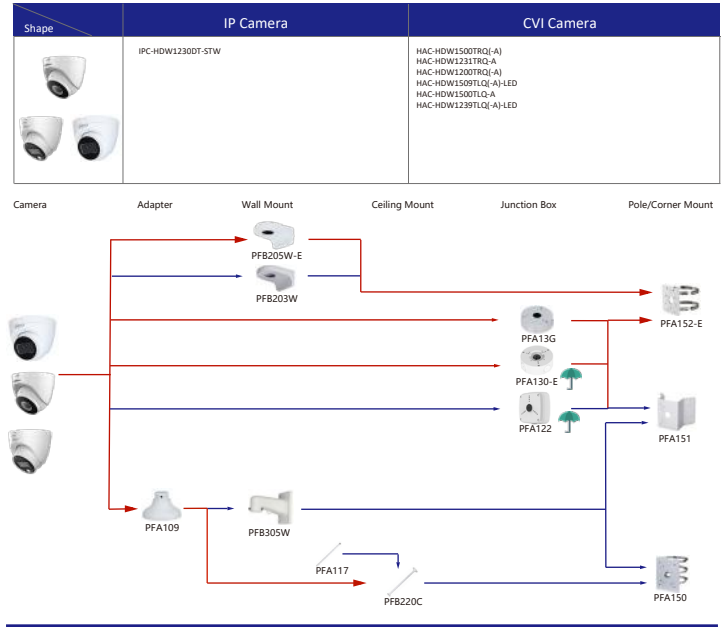

Selection of IP&CVI Eyeball Camera

Shape	IP Camera	CVI Camera
		HAC-HDW1200M HAC-HDW1800M HAC-HDW1801M HAC-T2A51 HAC-T2A21 HAC-HDW1509TLM-A-LED HAC-HDW2501TLM-A HAC-HDW2249TLM-A-LED HAC-HDW2241TLM(A)-A HAC-HDW1809TLM(A)-LED HAC-HDW1801TLM(A)-A HAC-HDW1801TLM(A)-A HAC-HDW1200TLM(A)-A HAC-HDW1500TLM-A

Shape	IP Camera	CVI Camera
	IPC-HDW2231T-AS-S2 IPC-HDW2230T-AS-S2 IPC-HDW2431T-AS-S2	

Selection of IP&CVI Eyeball Camera

Shape	IP Camera	CVI Camera
	IPC-HDW1230S-SS	HAC-T1A21/S1 HAC-HDW1200R

Shape	IP Camera	CVI Camera
	HAC-HDW2501TLMQ(A)-A HAC-HDW1500TLMQ(A)-A HAC-HDW1231TLMQ(A)-A HAC-HDW1200TLMQ(A)-A	HAC-HDW2501TQ(A)-A HAC-HDW1500TQ(A)-A HAC-HDW1231TQ(A)-A HAC-HDW1200TQ(A)-A HAC-ME1239TQ(A)-PV HAC-ME1800EQ-L HAC-ME1500EQ-L HAC-ME1200EQ-L HAC-ME1200EQ-L

Selection of PTZ Camera

Selection of PTZ Bullet Camera

Selection of PTZ Camera

Selection of PTZ Camera

Shape	IP PTZ Camera	CVI PTZ Camera
	SDT7C424-4F-2B2I-APV-0400	

Shape	IP PTZ Camera	CVI PTZ Camera
	SDTSK425-424-QA-2812 SDTSK425-424-QA-0832 SDTSK425-4F-QA-0600 SDTSK225-4F-QA-0600	SDBC440FD-HNF SDBC260PA1-HNF SDBC448PA1-HNF SDBC848PA1-HNF