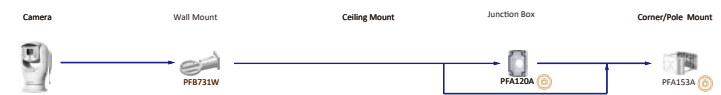

Shape	IP PTZ Camera	CVI PTZ Camera
	DH-PTZ83440-HNF-PA