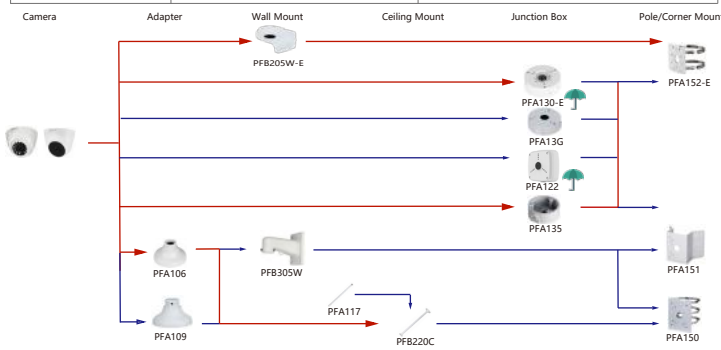

Shape	IP Camera	CVI Camera
	IPC-T1820/40 IPC-T1820-L	HAC-HDW1800TL-A HAC-HDW1801TL(A)-A HAC-HDW1200TL-A

Selection of IP&CVI Eyeball Camera

Shape	IP Camera	CVI Camera
	IPC-HDW5242T-ZE-MF IPC-HDW5241T-ZE IPC-HDW5442T-ZE IPC-HDW5541T-ZE IPC-HDW5842T-ZE-S2 IPC-HDW1230T-ZS-S5 IPC-HDW5541H-ASE-PV IPC-HDW5241H-ASE-PV IPC-HDW5541H-AS-PV IPC-HDW5241H-AS-PV IPC-HDW549TM-SE-LED IPC-HDW5842TM-SE-S2	HAC-HDW2802T-Z-A HAC-HDW2802T-Z-A-DP HAC-HDW2501T-Z-A HAC-HDW2501T-Z-A-DP HAC-HDW2402T-Z-A HAC-HDW2402T-Z-A-DP HAC-HDW2241T-Z-A HAC-HDW2241T-Z-A-DP HAC-HDW2241T-Z-A-DP HAC-HDW1509T-Z-A-LED-DP HAC-HDW1509T-Z-A-LED HAC-HDW1500T-Z-A-DP HAC-HDW1239T-Z-A-LED-DP HAC-HDW1239T-Z-A-LED HAC-HDW1231T-Z-A HAC-HDW1231T-Z-A-DP HAC-HDW1231T-Z-A HAC-HDW1200T-Z(A)-A HAC-ME1809H-A-PV-POC HAC-ME1809H-A-PV HAC-ME1509H-A-PV HAC-ME1239H-A-PV HAC-T3A51-Z HAC-T3A21-Z HAC-T3A21-VF

Selection of IP&CVI Eyeball Camera

Shape	IP Camera	CVI Camera
		HAC-HDW1200M HAC-HDW1800M HAC-HDW1801M HAC-T2A51 HAC-T2A21 HAC-HDW1509TLM-A-LED HAC-HDW2501TLM-A HAC-HDW2249TLM-A-LED HAC-HDW2241TLM(A)-A HAC-HDW1809TLM(A)-LED HAC-HDW1801TLM(A)-A HAC-HDW1801TLM(A)-A HAC-HDW1200TLM(A)-A HAC-HDW1500TLM-A

Shape	IP Camera	CVI Camera
	IPC-HDW2231T-AS-S2 IPC-HDW2230T-AS-S2 IPC-HDW2431T-AS-S2	

Selection of IP&CVI Eyeball Camera

Shape	IP Camera	CVI Camera
	IPC-HDW1230S-SS	HAC-T1A21/S1 HAC-HDW1200R

Shape	IP Camera	CVI Camera
	HAC-HDW2501TLMQ(A)-A HAC-HDW1500TLMQ(A)-A HAC-HDW1231TLMQ(A)-A HAC-HDW1200TLMQ(A)-A	HAC-HDW2501TQ(A)-A HAC-HDW1500TQ(A)-A HAC-HDW1231TQ(A)-A HAC-HDW1200TQ(A)-A HAC-ME1239TQ(A)-PV HAC-ME1800EQ-L HAC-ME1500EQ-L HAC-ME1200EQ-L HAC-ME1200EQ-L