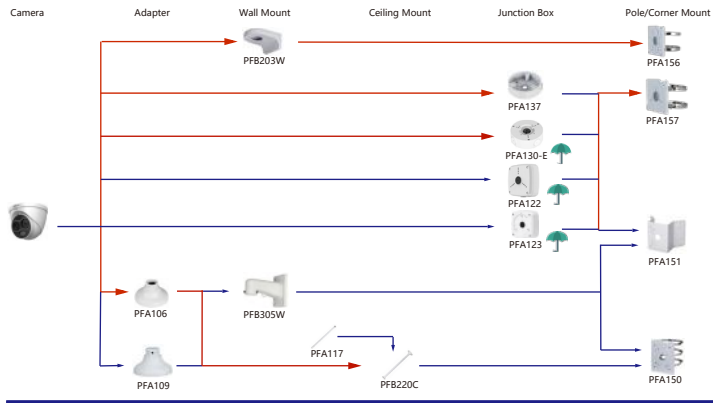

Shape	IP PTZ Camera	CVI PTZ Camera
	DH-PTZ83440-HNF-PA	

Shape	IP PTZ Camera	CVI PTZ Camera
	DH-PTZ83440-HNF-PA	

Shape	IP PTZ Camera	CVI PTZ Camera
	DH-PTZ8548-HNF-PA DH-PTZ8548-HNF-PA DH-PTZ85260-HNF-PA DH-PTZ8548-HNF-PA-FL DH-PTZ8548-HNF-PA-FL DH-PTZ85260-HNF-PA-FL DH-PTZ83440-HNF-PA	

Shape	Special Camera	Shape	Special Camera
	SDZW2030U-SL		SDZW3000E-SL
	ECA3A1404-HNR-XB-F ECA3A1404-HNR-XB		EPC230U-PTZ EPC230U-PTZ-IR EPC245U-PTZ EPC245U-PTZ-IR
	ECA7A1425-HNR-XA-F EPC230U		

Selection of Thermal Camera

Shape	Thermal Camera		
	TPC-BF5601	TPC-BF5601-T	TPC-BF5601-T
	TPC-BF5401	TPC-BF5401-T	TPC-BF2241

Shape	Thermal Camera		
	TPC-BF1241-T	TPC-BF1241	

Shape	Thermal Camera		
	TPC-DF1241-T	TPC-DF1241	

Selection of Thermal Camera

Shape	Thermal Camera		
	TPC-SD8641B	TPC-SD8441B	

Shape	Thermal Camera		
	TPC-SDA8641	TPC-SDA8441	

Shape	Thermal Camera		
	TPC-SD5641	TPC-SD5441	TPC-SD5641-T
			TPC-SD5441-T

Access openings

Selection of Thermal Camera