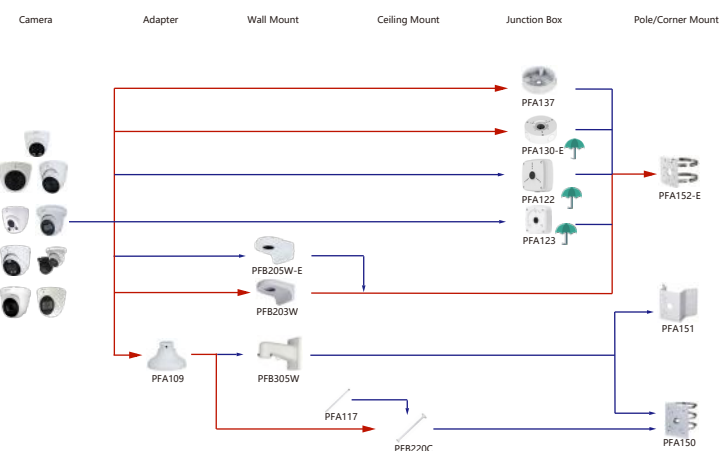

Shape	IP Camera	CVI Camera
	IPC-EW5541-AS	HAC-CW2501

Shape	IP Camera	CVI Camera
	IPC-P08W5831/B2041-8360	

Shape	IP Camera	CVI Camera
		HAC-D1A51/Z1

Shape	IP Camera	CVI Camera
	PSDW5631S-8360	

Shape	Special Camera	Shape	Special Camera
	PSDW82442M-A270-D440 PSDW81842M-A360-D237 PSDW8842M-A180-D237		PSDW81642S-A360-D425 PSDW81642S-A360-D425 PSDW8842S-A180-D425 PSDW8842S-A180-D425
	IPC-HDW8441X-3D IPC-HDW8341X-BV-3D		IPC-P08W8840-A180

Selection of IP&CVI Eyeball Camera

Shape	IP Camera	CVI Camera
	IPC-HDW3841EM-S-S2 IPC-HDW3841EM-A-S IPC-HDW3541EM-S-S2 IPC-HDW3441EM-S-S2 IPC-HDW3231EM-S-S2 IPC-HDW5241TM-ASE IPC-HDW5442TM-ASE IPC-HDW5541TM-ASE	HAC-HDW1801EM(A)-A HAC-HDW12003M(A)-A HAC-HDW2802T-A HAC-HDW2402T-A HAC-HDW2509T-A-LED HAC-HDW2249T-A-LED HAC-HDW1809T-A-LED HAC-HDW1509T-IL-A HAC-HDW1509T-A-LED-POC

Shape	IP Camera	CVI Camera
	IPC-T1820/40 IPC-T1820-L	HAC-HDW1800TL-A HAC-HDW1801TL(A)-A HAC-HDW1200TL-A

Selection of IP&CVI Eyeball Camera

Shape	IP Camera	CVI Camera
	IPC-HDW5242T-ZE-MF IPC-HDW5241T-ZE IPC-HDW5442T-ZE IPC-HDW5541T-ZE IPC-HDW5842T-ZE-S2 IPC-HDW1230T-ZS-S5 IPC-HDW5541H-ASE-PV IPC-HDW5241H-ASE-PV IPC-HDW5541H-AS-PV IPC-HDW5241H-AS-PV IPC-HDW549TM-SE-LED IPC-HDW5842TM-SE-S2	HAC-HDW2802T-Z-A HAC-HDW2802T-Z-A-DP HAC-HDW2501T-Z-A HAC-HDW2501T-Z-A-DP HAC-HDW2402T-Z-A HAC-HDW2402T-Z-A-DP HAC-HDW2241T-Z-A HAC-HDW2241T-Z-A-DP HAC-HDW2241T-Z-A-DP HAC-HDW1509T-Z-A-LED-DP HAC-HDW1509T-Z-A-LED HAC-HDW1500T-Z-A-DP HAC-HDW1239T-Z-A-LED-DP HAC-HDW1239T-Z-A-LED HAC-HDW1231T-Z-A HAC-HDW1231T-Z-A-DP HAC-HDW1231T-Z-A HAC-HDW1200T-Z(A)-A HAC-ME1809H-A-PV-POC HAC-ME1809H-A-PV HAC-ME1509H-A-PV HAC-ME1239H-A-PV HAC-T3A51-Z HAC-T3A21-Z HAC-T3A21-VF

Selection of IP&CVI Eyeball Camera

Shape	IP Camera	CVI Camera
		HAC-HDW1200M HAC-HDW1800M HAC-HDW1801M HAC-T2A51 HAC-T2A21 HAC-HDW1509TLM-A-LED HAC-HDW2501TLM-A HAC-HDW2249TLM-A-LED HAC-HDW2241TLM(A)-A HAC-HDW1809TLM(A)-LED HAC-HDW1801TLM(A)-A HAC-HDW1801TLM(A)-A HAC-HDW1200TLM(A)-A HAC-HDW1500TLM-A