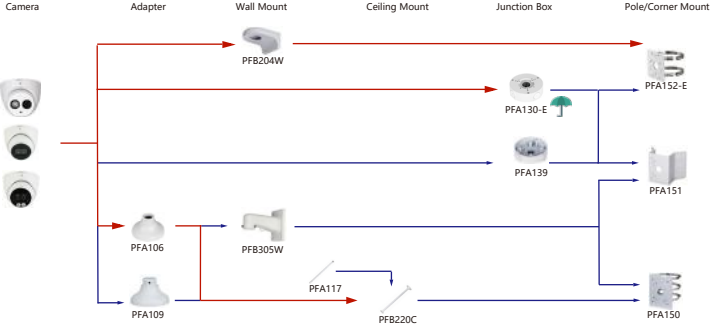

Shape	IP Camera	CVI Camera
	IPC-EW5541-AS	HAC-CW2501

Shape	IP Camera	CVI Camera
	IPC-P08W5831/B2041-8360	

Shape	IP Camera	CVI Camera
		HAC-D1A51/Z1

Shape	IP Camera	CVI Camera
	PSDW5631S-8360	

Shape	Special Camera	Shape	Special Camera
	PSDW82442M-A270-D440 PSDW81842M-A360-D237 PSDW8842M-A180-D237		PSDW81642S-A360-D425 PSDW81642S-A360-D425 PSDW8842S-A180-D425 PSDW8842S-A180-D425
	IPC-HDW8441X-3D IPC-HDW8341X-BV-3D		IPC-P08W8840-A180

Selection of IP&CVI Eyeball Camera

Shape	IP Camera	CVI Camera
	IPC-HDW3841EM-S-S2 IPC-HDW3841EM-A-S IPC-HDW3541EM-S-S2 IPC-HDW3441EM-S-S2 IPC-HDW3231EM-S-S2 IPC-HDW5241TM-ASE IPC-HDW5442TM-ASE IPC-HDW5541TM-ASE	HAC-HDW1801EM(A)-A HAC-HDW12003M(A)-A HAC-HDW2802T-A HAC-HDW2402T-A HAC-HDW2509T-A-LED HAC-HDW2249T-A-LED HAC-HDW1809T-A-LED HAC-HDW1509T-IL-A HAC-HDW1509T-A-LED-POC

Shape	IP Camera	CVI Camera
	IPC-T1820/40 IPC-T1820-L	HAC-HDW1800TL-A HAC-HDW1801TL(A)-A HAC-HDW1200TL-A

Selection of IP&CVI Eyeball Camera

Shape	IP Camera	CVI Camera
	IPC-HDW5242T-ZE-MF IPC-HDW5241T-ZE IPC-HDW5442T-ZE IPC-HDW5541T-ZE IPC-HDW5842T-ZE-S2 IPC-HDW1230T-ZS-S5 IPC-HDW5541H-ASE-PV IPC-HDW5241H-ASE-PV IPC-HDW5541H-AS-PV IPC-HDW5241H-AS-PV IPC-HDW549TM-SE-LED IPC-HDW5842TM-SE-S2	HAC-HDW2802T-Z-A HAC-HDW2802T-Z-A-DP HAC-HDW2501T-Z-A HAC-HDW2501T-Z-A-DP HAC-HDW2402T-Z-A HAC-HDW2402T-Z-A-DP HAC-HDW2241T-Z-A HAC-HDW2241T-Z-A-DP HAC-HDW2241T-Z-A-DP HAC-HDW1509T-Z-A-LED-DP HAC-HDW1509T-Z-A-LED HAC-HDW1500T-Z-A-DP HAC-HDW1239T-Z-A-LED-DP HAC-HDW1239T-Z-A-LED HAC-HDW1231T-Z-A HAC-HDW1231T-Z-A-DP HAC-HDW1231T-Z-A HAC-HDW1200T-Z(A)-A HAC-ME1809H-A-PV-POC HAC-ME1809H-A-PV HAC-ME1509H-A-PV HAC-ME1239H-A-PV HAC-T3A51-Z HAC-T3A21-Z HAC-T3A21-VF