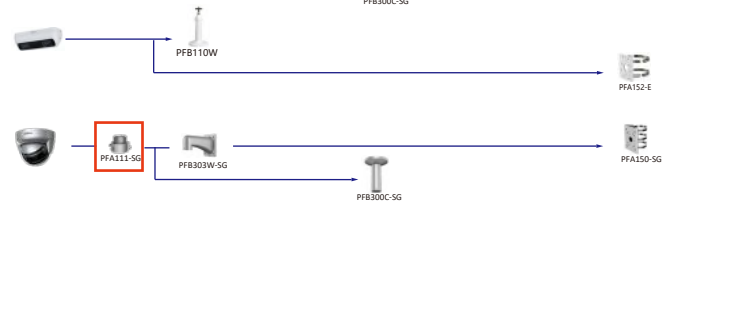

Shape	IP Camera	CVI Camera
	IPC-EW5541-AS	HAC-CW2501

Shape	IP Camera	CVI Camera
	IPC-P08W5831/B2041-8360	

Shape	IP Camera	CVI Camera
		HAC-D1A51/Z1

Shape	IP Camera	CVI Camera
	PSDW5631S-8360	

Shape	Special Camera	Shape	Special Camera
	PSDW82442M-A270-D440 PSDW81842M-A360-D237 PSDW8842M-A180-D237		PSDW81642S-A360-D425 PSDW81642S-A360-D425 PSDW8842S-A180-D425 PSDW8842S-A180-D425
	IPC-HDW8441X-3D IPC-HDW8341X-BV-3D		IPC-P08W8840-A180

Selection of IP&CVI Eyeball Camera

Shape	IP Camera	CVI Camera
	IPC-HDW3841EM-S-S2 IPC-HDW3841EM-A-S IPC-HDW3541EM-S-S2 IPC-HDW3441EM-S-S2 IPC-HDW3231EM-S-S2 IPC-HDW5241TM-ASE IPC-HDW5442TM-ASE IPC-HDW5541TM-ASE	HAC-HDW1801EM(A)-A HAC-HDW12003M(A)-A HAC-HDW2802T-A HAC-HDW2402T-A HAC-HDW2509T-A-LED HAC-HDW2249T-A-LED HAC-HDW1809T-A-LED HAC-HDW1509T-IL-A HAC-HDW1509T-A-LED-POC