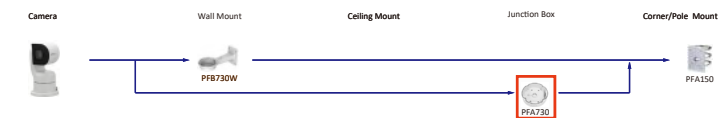

Shape	IP PTZ Camera	CVI PTZ Camera
	DH-PTZ83440-HNF-PA