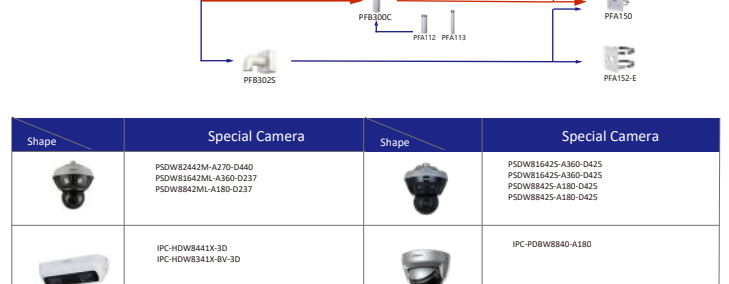

Shape	IP Camera	CVI Camera
	IPC-EW5541-AS	HAC-CW2501

Shape	IP Camera	CVI Camera
	IPC-P08W5831/B2041-8360	

Shape	IP Camera	CVI Camera
		HAC-D1A51/Z1

Shape	IP Camera	CVI Camera
	PSDW5631S-8360	

Shape	Special Camera	Shape	Special Camera
	PSDW82442M-A270-D440 PSDW81842M-A360-D237 PSDW8842M-A180-D237		PSDW81642S-A360-D425 PSDW81642S-A360-D425 PSDW8842S-A180-D425 PSDW8842S-A180-D425
	IPC-HDW8441X-3D IPC-HDW8341X-BV-3D		IPC-P08W8840-A180

Selection of IP&CVI Eyeball Camera

Shape	IP Camera	CVI Camera
	IPC-HDW3841EM-S-S2 IPC-HDW3841EM-A-S IPC-HDW3541EM-S-S2 IPC-HDW3441EM-S-S2 IPC-HDW3231EM-S-S2 IPC-HDW5241TM-ASE IPC-HDW5442TM-ASE IPC-HDW5541TM-ASE	HAC-HDW1801EM(A)-A HAC-HDW12003M(A)-A HAC-HDW2802T-A HAC-HDW2402T-A HAC-HDW2509T-A-LED HAC-HDW2249T-A-LED HAC-HDW1809T-A-LED HAC-HDW1509T-IL-A HAC-HDW1509T-A-LED-POC