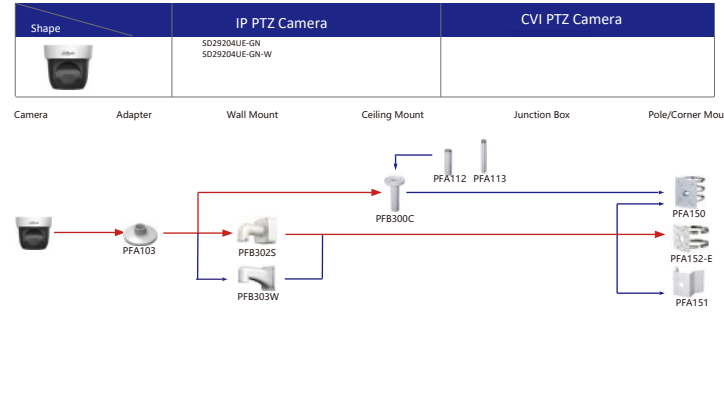

Selection of IP&CVI Eyeball Camera

Shape	IP Camera	CVI Camera
		HAC-HDW1200M HAC-HDW1800M HAC-HDW1801M HAC-T2A51 HAC-T2A21 HAC-HDW1509TLM-A-LED HAC-HDW2501TLM-A HAC-HDW2249TLM-A-LED HAC-HDW2241TLM(A)-A HAC-HDW1809TLM(A)-LED HAC-HDW1801TLM(A)-A HAC-HDW1801TLM(A)-A HAC-HDW1200TLM(A)-A HAC-HDW1500TLM-A

Shape	IP Camera	CVI Camera
	IPC-HDW2231T-AS-S2 IPC-HDW2230T-AS-S2 IPC-HDW2431T-AS-S2	

Selection of IP&CVI Eyeball Camera

Shape	IP Camera	CVI Camera
	IPC-HDW1230S-SS	HAC-T1A21/S1 HAC-HDW1200R

Shape	IP Camera	CVI Camera
	HAC-HDW2501TLMQ(A)-A HAC-HDW1500TLMQ(A)-A HAC-HDW1231TLMQ(A)-A HAC-HDW1200TLMQ(A)-A	HAC-HDW2501TQ(A)-A HAC-HDW1500TQ(A)-A HAC-HDW1231TQ(A)-A HAC-HDW1200TQ(A)-A HAC-ME1239TQ(A)-PV HAC-ME1800EQ-L HAC-ME1500EQ-L HAC-ME1200EQ-L HAC-ME1200EQ-L

Selection of PTZ Camera

Selection of PTZ Bullet Camera

Selection of PTZ Camera

Selection of PTZ Camera

Shape	IP PTZ Camera	CVI PTZ Camera
	SDT7C424-4F-2B2I-APV-0400	

Shape	IP PTZ Camera	CVI PTZ Camera
	SDTSK425-424-QA-2812 SDTSK425-424-QA-0832 SDTSK425-4F-QA-0600 SDTSK225-4F-QA-0600	SDBC440FD-HNF SDBC260PA1-HNF SDBC448PA1-HNF SDBC848PA1-HNF