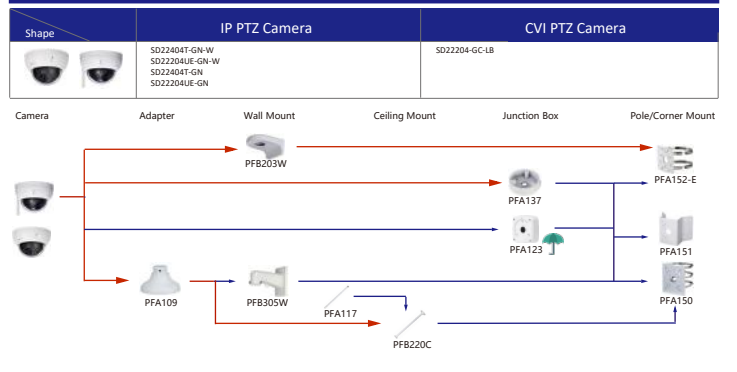

Shape	IP Camera	CVI Camera
	IPC-HDW2231T-AS-S2 IPC-HDW2230T-AS-S2 IPC-HDW2431T-AS-S2	

Selection of IP&CVI Eyeball Camera

Shape	IP Camera	CVI Camera
	IPC-HDW1230S-SS	HAC-T1A21/S1 HAC-HDW1200R

Shape	IP Camera	CVI Camera
	HAC-HDW2501TLMQ(A)-A HAC-HDW1500TLMQ(A)-A HAC-HDW1231TLMQ(A)-A HAC-HDW1200TLMQ(A)-A	HAC-HDW2501TQ(A)-A HAC-HDW1500TQ(A)-A HAC-HDW1231TQ(A)-A HAC-HDW1200TQ(A)-A HAC-ME1239TQ(A)-PV HAC-ME1800EQ-L HAC-ME1500EQ-L HAC-ME1200EQ-L HAC-ME1200EQ-L

Selection of PTZ Camera

Selection of PTZ Bullet Camera

Selection of PTZ Camera

Selection of PTZ Camera

Shape	IP PTZ Camera	CVI PTZ Camera
	SDT7C424-4F-2B2I-APV-0400	

Shape	IP PTZ Camera	CVI PTZ Camera
	SDTSK425-424-QA-2812 SDTSK425-424-QA-0832 SDTSK425-4F-QA-0600 SDTSK225-4F-QA-0600	SDBC440FD-HNF SDBC260PA1-HNF SDBC448PA1-HNF SDBC848PA1-HNF