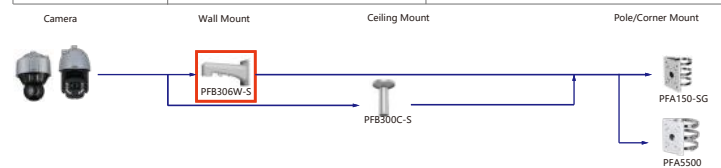

Selection of PTZ Camera

Selection of PTZ Bullet Camera

Selection of PTZ Camera

Selection of PTZ Camera

Shape	IP PTZ Camera	CVI PTZ Camera
	SDT7C424-4F-2B2I-APV-0400	

Shape	IP PTZ Camera	CVI PTZ Camera
	SDTSK425-424-QA-2812 SDTSK425-424-QA-0832 SDTSK425-4F-QA-0600 SDTSK225-4F-QA-0600	SDBC440FD-HNF SDBC260PA1-HNF SDBC448PA1-HNF SDBC848PA1-HNF