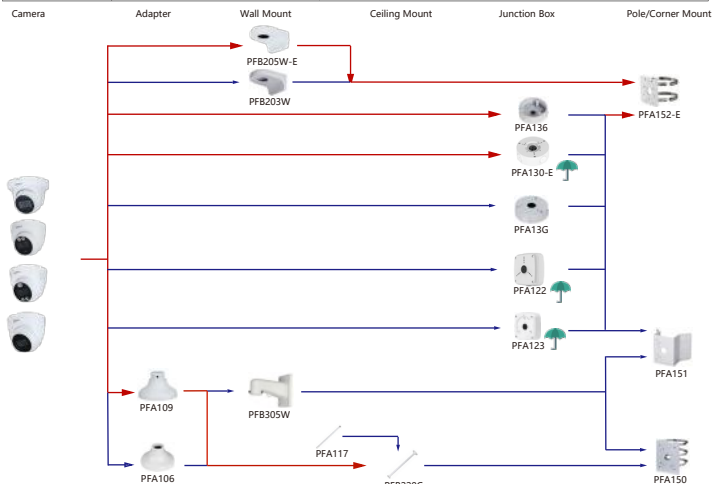

Selection of IP&CVI Eyeball Camera

Shape	IP Camera	CVI Camera
		HAC-HDW1200M HAC-HDW1800M HAC-HDW1801M HAC-T2A51 HAC-T2A21 HAC-HDW1509TLM-A-LED HAC-HDW2501TLM-A HAC-HDW2249TLM-A-LED HAC-HDW2241TLM(A)-A HAC-HDW1809TLM(A)-LED HAC-HDW1801TLM(A)-A HAC-HDW1801TLM(A)-A HAC-HDW1200TLM(A)-A HAC-HDW1500TLM-A

Shape	IP Camera	CVI Camera
	IPC-HDW2231T-AS-S2 IPC-HDW2230T-AS-S2 IPC-HDW2431T-AS-S2	

Selection of IP&CVI Eyeball Camera

Shape	IP Camera	CVI Camera
	IPC-HDW1230S-SS	HAC-T1A21/S1 HAC-HDW1200R

Shape	IP Camera	CVI Camera
	HAC-HDW2501TLMQ(A)-A HAC-HDW1500TLMQ(A)-A HAC-HDW1231TLMQ(A)-A HAC-HDW1200TLMQ(A)-A	HAC-HDW2501TQ(A)-A HAC-HDW1500TQ(A)-A HAC-HDW1231TQ(A)-A HAC-HDW1200TQ(A)-A HAC-ME1239TQ(A)-PV HAC-ME1800EQ-L HAC-ME1500EQ-L HAC-ME1200EQ-L HAC-ME1200EQ-L

Selection of PTZ Camera

Selection of PTZ Bullet Camera

Selection of PTZ Camera

Selection of PTZ Camera

Shape	IP PTZ Camera	CVI PTZ Camera
	SDT7C424-4F-2B2I-APV-0400	

Shape	IP PTZ Camera	CVI PTZ Camera
	SDTSK425-424-QA-2812 SDTSK425-424-QA-0832 SDTSK425-4F-QA-0600 SDTSK225-4F-QA-0600	SDBC440FD-HNF SDBC260PA1-HNF SDBC448PA1-HNF SDBC848PA1-HNF