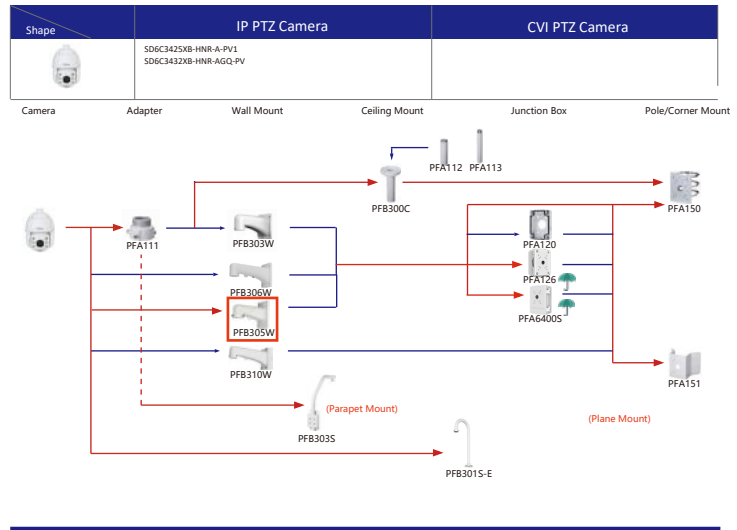

Selection of PTZ Bullet Camera