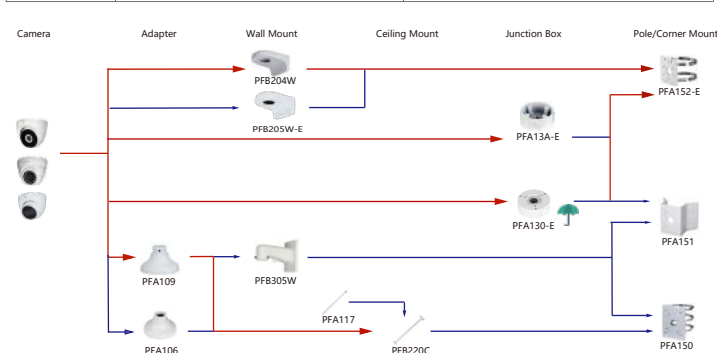

Selection of IP&CVI Eyeball Camera

Shape	IP Camera	CVI Camera
	IPC-HDW3841EM-S-S2 IPC-HDW3841EM-A-S IPC-HDW3541EM-S-S2 IPC-HDW3441EM-S-S2 IPC-HDW3231EM-S-S2 IPC-HDW5241TM-ASE IPC-HDW5442TM-ASE IPC-HDW5541TM-ASE	HAC-HDW1801EM(A)-A HAC-HDW12003M(A)-A HAC-HDW2802T-A HAC-HDW2402T-A HAC-HDW2509T-A-LED HAC-HDW2249T-A-LED HAC-HDW1809T-A-LED HAC-HDW1509T-IL-A HAC-HDW1509T-A-LED-POC

Shape	IP Camera	CVI Camera
	IPC-T1820/40 IPC-T1820-L	HAC-HDW1800TL-A HAC-HDW1801TL(A)-A HAC-HDW1200TL-A

Selection of IP&CVI Eyeball Camera

Shape	IP Camera	CVI Camera
	IPC-HDW5242T-ZE-MF IPC-HDW5241T-ZE IPC-HDW5442T-ZE IPC-HDW5541T-ZE IPC-HDW5842T-ZE-S2 IPC-HDW1230T-ZS-S5 IPC-HDW5541H-ASE-PV IPC-HDW5241H-ASE-PV IPC-HDW5541H-AS-PV IPC-HDW5241H-AS-PV IPC-HDW549TM-SE-LED IPC-HDW5842TM-SE-S2	HAC-HDW2802T-Z-A HAC-HDW2802T-Z-A-DP HAC-HDW2501T-Z-A HAC-HDW2501T-Z-A-DP HAC-HDW2402T-Z-A HAC-HDW2402T-Z-A-DP HAC-HDW2241T-Z-A HAC-HDW2241T-Z-A-DP HAC-HDW2241T-Z-A-DP HAC-HDW1509T-Z-A-LED-DP HAC-HDW1509T-Z-A-LED HAC-HDW1500T-Z-A-DP HAC-HDW1239T-Z-A-LED-DP HAC-HDW1239T-Z-A-LED HAC-HDW1231T-Z-A HAC-HDW1231T-Z-A-DP HAC-HDW1231T-Z-A HAC-HDW1200T-Z(A)-A HAC-ME1809H-A-PV-POC HAC-ME1809H-A-PV HAC-ME1509H-A-PV HAC-ME1239H-A-PV HAC-T3A51-Z HAC-T3A21-Z HAC-T3A21-VF

Selection of IP&CVI Eyeball Camera

Shape	IP Camera	CVI Camera
		HAC-HDW1200M HAC-HDW1800M HAC-HDW1801M HAC-T2A51 HAC-T2A21 HAC-HDW1509TLM-A-LED HAC-HDW2501TLM-A HAC-HDW2249TLM-A-LED HAC-HDW2241TLM(A)-A HAC-HDW1809TLM(A)-LED HAC-HDW1801TLM(A)-A HAC-HDW1801TLM(A)-A HAC-HDW1200TLM(A)-A HAC-HDW1500TLM-A