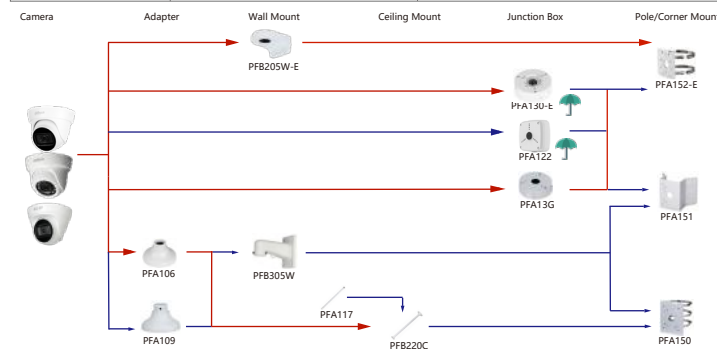

Shape	IP Camera	CVI Camera
	IPC-EW5541-AS	HAC-CW2501

Shape	IP Camera	CVI Camera
	IPC-P08W5831/B2041-8360	

Shape	IP Camera	CVI Camera
		HAC-D1A51/Z1

Shape	IP Camera	CVI Camera
	PSDW5631S-8360	

Shape	Special Camera	Shape	Special Camera
	PSDW82442M-A270-D440 PSDW81842M-A360-D237 PSDW8842M-A180-D237		PSDW81642S-A360-D425 PSDW81642S-A360-D425 PSDW8842S-A180-D425 PSDW8842S-A180-D425
	IPC-HDW8441X-3D IPC-HDW8341X-BV-3D		IPC-P08W8840-A180

Selection of IP&CVI Eyeball Camera

Shape	IP Camera	CVI Camera
	IPC-HDW3841EM-S-S2 IPC-HDW3841EM-A-S IPC-HDW3541EM-S-S2 IPC-HDW3441EM-S-S2 IPC-HDW3231EM-S-S2 IPC-HDW5241TM-ASE IPC-HDW5442TM-ASE IPC-HDW5541TM-ASE	HAC-HDW1801EM(A)-A HAC-HDW12003M(A)-A HAC-HDW2802T-A HAC-HDW2402T-A HAC-HDW2509T-A-LED HAC-HDW2249T-A-LED HAC-HDW1809T-A-LED HAC-HDW1509T-IL-A HAC-HDW1509T-A-LED-POC

Shape	IP Camera	CVI Camera
	IPC-T1820/40 IPC-T1820-L	HAC-HDW1800TL-A HAC-HDW1801TL(A)-A HAC-HDW1200TL-A

Selection of IP&CVI Eyeball Camera

Shape	IP Camera	CVI Camera
	IPC-HDW5242T-ZE-MF IPC-HDW5241T-ZE IPC-HDW5442T-ZE IPC-HDW5541T-ZE IPC-HDW5842T-ZE-S2 IPC-HDW1230T-ZS-S5 IPC-HDW5541H-ASE-PV IPC-HDW5241H-ASE-PV IPC-HDW5541H-AS-PV IPC-HDW5241H-AS-PV IPC-HDW549TM-SE-LED IPC-HDW5842TM-SE-S2	HAC-HDW2802T-Z-A HAC-HDW2802T-Z-A-DP HAC-HDW2501T-Z-A HAC-HDW2501T-Z-A-DP HAC-HDW2402T-Z-A HAC-HDW2402T-Z-A-DP HAC-HDW2241T-Z-A HAC-HDW2241T-Z-A-DP HAC-HDW2241T-Z-A-DP HAC-HDW1509T-Z-A-LED-DP HAC-HDW1509T-Z-A-LED HAC-HDW1500T-Z-A-DP HAC-HDW1239T-Z-A-LED-DP HAC-HDW1239T-Z-A-LED HAC-HDW1231T-Z-A HAC-HDW1231T-Z-A-DP HAC-HDW1231T-Z-A HAC-HDW1200T-Z(A)-A HAC-ME1809H-A-PV-POC HAC-ME1809H-A-PV HAC-ME1509H-A-PV HAC-ME1239H-A-PV HAC-T3A51-Z HAC-T3A21-Z HAC-T3A21-VF