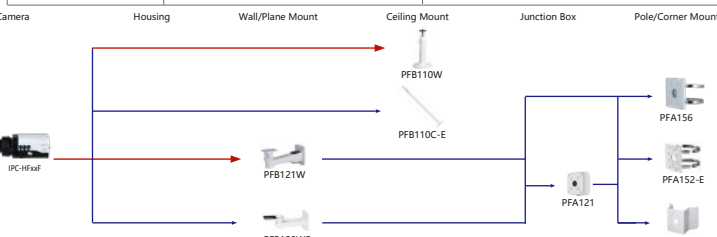

Camera Accessories Selection

Guide you how to install all the cameras

Selection of Box Camera

Shape	IP Camera	CVI Camera
	IPC-HF7442F-Z-X IPC-HF7842F-Z-X IPC-HF71242F-Z-X IPC-HF7442F-Z-S2 IPC-HF7842F-Z-S2	IPC-HF5541F-ZE IPC-HF5241F-ZE IPC-HF5842F-ZE IPC-HF5442F-ZE