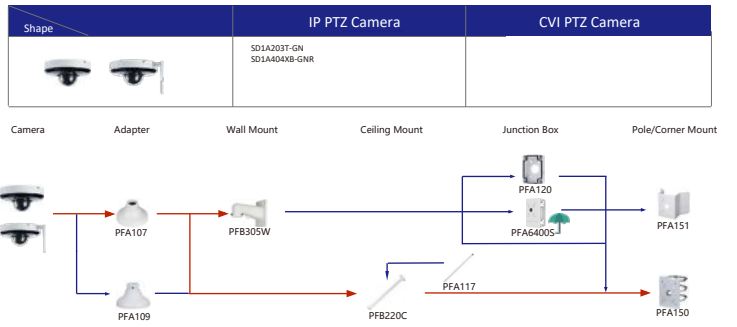

Shape	IP Camera	CVI Camera
	IPC-HDW2231T-AS-S2 IPC-HDW2230T-AS-S2 IPC-HDW2431T-AS-S2	

Selection of IP&CVI Eyeball Camera

Shape	IP Camera	CVI Camera
	IPC-HDW1230S-SS	HAC-T1A21/S1 HAC-HDW1200R

Shape	IP Camera	CVI Camera
	HAC-HDW2501TLMQ(A)-A HAC-HDW1500TLMQ(A)-A HAC-HDW1231TLMQ(A)-A HAC-HDW1200TLMQ(A)-A	HAC-HDW2501TQ(A)-A HAC-HDW1500TQ(A)-A HAC-HDW1231TQ(A)-A HAC-HDW1200TQ(A)-A HAC-ME1239TQ(A)-PV HAC-ME1800EQ-L HAC-ME1500EQ-L HAC-ME1200EQ-L HAC-ME1200EQ-L

Selection of PTZ Camera

Selection of PTZ Bullet Camera

Selection of PTZ Camera

Selection of PTZ Camera

Shape	IP PTZ Camera	CVI PTZ Camera
	SDT7C424-4F-2B2I-APV-0400	

Shape	IP PTZ Camera	CVI PTZ Camera
	SDTSK425-424-QA-2812 SDTSK425-424-QA-0832 SDTSK425-4F-QA-0600 SDTSK225-4F-QA-0600	SDBC440FD-HNF SDBC260PA1-HNF SDBC448PA1-HNF SDBC848PA1-HNF

Shape	IP PTZ Camera	CVI PTZ Camera
	DH-PTZ83440-HNF-PA	

Shape	IP PTZ Camera	CVI PTZ Camera
	DH-PTZ83440-HNF-PA	

Shape	IP PTZ Camera	CVI PTZ Camera
	DH-PTZ8548-HNF-PA DH-PTZ8548-HNF-PA DH-PTZ85260-HNF-PA DH-PTZ8548-HNF-PA-FL DH-PTZ8548-HNF-PA-FL DH-PTZ85260-HNF-PA-FL DH-PTZ83440-HNF-PA	