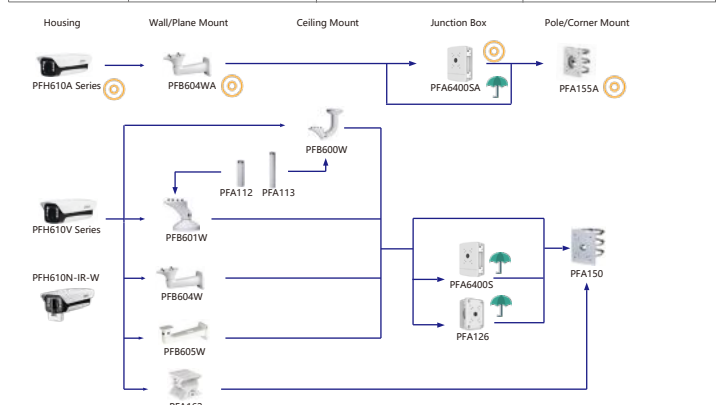

Camera Accessories Selection

Guide you how to install all the cameras

Selection of Box Camera

Shape	IP Camera	CVI Camera
	IPC-HF7442F-Z-X IPC-HF7842F-Z-X IPC-HF71242F-Z-X IPC-HF7442F-Z-S2 IPC-HF7842F-Z-S2	IPC-HF5541F-ZE IPC-HF5241F-ZE IPC-HF5842F-ZE IPC-HF5442F-ZE

Selection of Lens(610 Series)

Shape	Box Camera	Lens		
	IPC-HF7442F-Z-X IPC-HF7842F-Z-X IPC-HF7442F-Z-S2 IPC-HF7842F-Z-S2	PLZ21CO-P PLZ21CO-D PLZ20CO-P PLZ20CO-D PLZ20CO-L PFL1575-A12D	PFL1640-L12PE PFL1640-L12P PFL1040-A12PE PFL010542-A12PE PFL1040-K9PE PFL1040-K9M	
	IPC-HF71242F-Z-X	PLZ21CO-P PLZ21CO-D PLZ20CO-P PLZ20CO-D PLZ20CO-L PFL1575-A12D	PFL1640-L12PE PFL1640-L12P PFL1040-A12PE PFL010542-A12PE	
	IPC-HF5241F-ZE IPC-HF5541F-ZE	PLZ21CO-P PLZ21CO-D PLZ20CO-P PLZ20CO-D PLZ20CO-L PFL1575-A12D	PFL1640-L12PE PFL1640-L12P PFL1040-A12PE PFL010542-A12PE PFL1040-K9PE PFL1040-K9M	PFL0550-E6D PFL2712-E6D PFL0820-G3M
	IPC-HF5842F-ZE IPC-HF5442F-ZE	PLZ21CO-P PLZ21CO-D PLZ20CO-P PLZ20CO-D PLZ20CO-L PFL1575-A12D	PFL1640-L12PE PFL1640-L12P PFL1040-A12PE PFL010542-A12PE PFL1040-K9PE PFL1040-K9M	

Selection of Box Camera

610 Series	N Series	PFH610V Series	PFH610A Series
PFH610N Series PFH610V Series PFH610A Series	PFH610N-IR-W	PFH610V PFH610V-H PFH610V-H-POE PFH610V-IR-POE PFH610V-IR-W PFH610V-IR-W-POE	PFA610A PFA610A-H PFA610A-H-POE PFA610A-IR-POE PFA610A-IR PFA610A-IR-W PFA610A-IR-W-POE