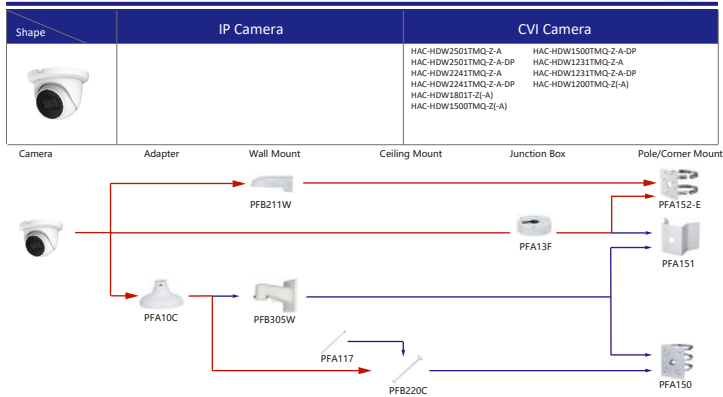

Shape	IP Camera	CVI Camera
	IPC-T1820/40 IPC-T1820-L	HAC-HDW1800TL-A HAC-HDW1801TL(A)-A HAC-HDW1200TL-A

Selection of IP&CVI Eyeball Camera

Shape	IP Camera	CVI Camera
	IPC-HDW5242T-ZE-MF IPC-HDW5241T-ZE IPC-HDW5442T-ZE IPC-HDW5541T-ZE IPC-HDW5842T-ZE-S2 IPC-HDW1230T-ZS-S5 IPC-HDW5541H-ASE-PV IPC-HDW5241H-ASE-PV IPC-HDW5541H-AS-PV IPC-HDW5241H-AS-PV IPC-HDW549TM-SE-LED IPC-HDW5842TM-SE-S2	HAC-HDW2802T-Z-A HAC-HDW2802T-Z-A-DP HAC-HDW2501T-Z-A HAC-HDW2501T-Z-A-DP HAC-HDW2402T-Z-A HAC-HDW2402T-Z-A-DP HAC-HDW2241T-Z-A HAC-HDW2241T-Z-A-DP HAC-HDW2241T-Z-A-DP HAC-HDW1509T-Z-A-LED-DP HAC-HDW1509T-Z-A-LED HAC-HDW1500T-Z-A-DP HAC-HDW1239T-Z-A-LED-DP HAC-HDW1239T-Z-A-LED HAC-HDW1231T-Z-A HAC-HDW1231T-Z-A-DP HAC-HDW1231T-Z-A HAC-HDW1200T-Z(A)-A HAC-ME1809H-A-PV-POC HAC-ME1809H-A-PV HAC-ME1509H-A-PV HAC-ME1239H-A-PV HAC-T3A51-Z HAC-T3A21-Z HAC-T3A21-VF

Selection of IP&CVI Eyeball Camera

Shape	IP Camera	CVI Camera
		HAC-HDW1200M HAC-HDW1800M HAC-HDW1801M HAC-T2A51 HAC-T2A21 HAC-HDW1509TLM-A-LED HAC-HDW2501TLM-A HAC-HDW2249TLM-A-LED HAC-HDW2241TLM(A)-A HAC-HDW1809TLM(A)-LED HAC-HDW1801TLM(A)-A HAC-HDW1801TLM(A)-A HAC-HDW1200TLM(A)-A HAC-HDW1500TLM-A

Shape	IP Camera	CVI Camera
	IPC-HDW2231T-AS-S2 IPC-HDW2230T-AS-S2 IPC-HDW2431T-AS-S2	

Selection of IP&CVI Eyeball Camera

Shape	IP Camera	CVI Camera
	IPC-HDW1230S-SS	HAC-T1A21/S1 HAC-HDW1200R

Shape	IP Camera	CVI Camera
	HAC-HDW2501TLMQ(A)-A HAC-HDW1500TLMQ(A)-A HAC-HDW1231TLMQ(A)-A HAC-HDW1200TLMQ(A)-A	HAC-HDW2501TQ(A)-A HAC-HDW1500TQ(A)-A HAC-HDW1231TQ(A)-A HAC-HDW1200TQ(A)-A HAC-ME1239TQ(A)-PV HAC-ME1800EQ-L HAC-ME1500EQ-L HAC-ME1200EQ-L HAC-ME1200EQ-L