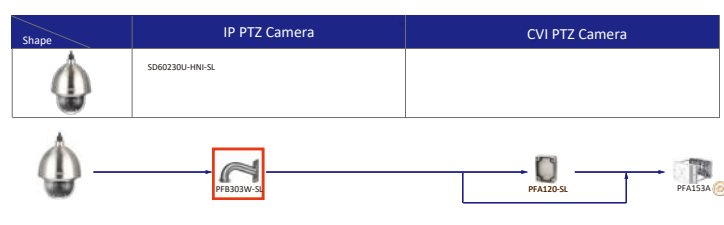

Selection of PTZ Camera