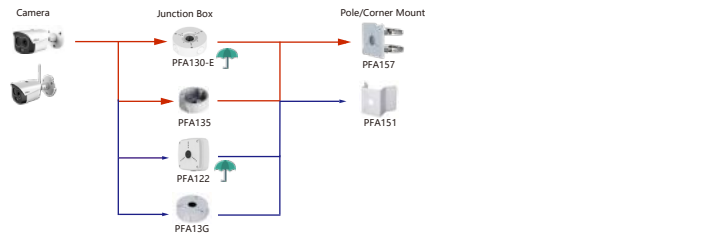

Shape	Thermal Camera		
	TPC-BF1241-T	TPC-BF1241