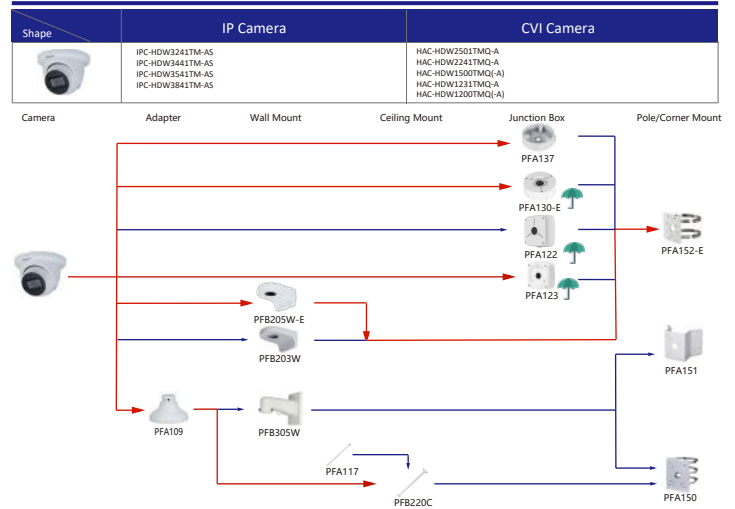

Selection of IP&CVI Eyeball Camera

Shape	IP Camera	CVI Camera
		HAC-HDW1200M HAC-HDW1800M HAC-HDW1801M HAC-T2A51 HAC-T2A21 HAC-HDW1509TLM-A-LED HAC-HDW2501TLM-A HAC-HDW2249TLM-A-LED HAC-HDW2241TLM(A)-A HAC-HDW1809TLM(A)-LED HAC-HDW1801TLM(A)-A HAC-HDW1801TLM(A)-A HAC-HDW1200TLM(A)-A HAC-HDW1500TLM-A

Shape	IP Camera	CVI Camera
	IPC-HDW2231T-AS-S2 IPC-HDW2230T-AS-S2 IPC-HDW2431T-AS-S2	

Selection of IP&CVI Eyeball Camera

Shape	IP Camera	CVI Camera
	IPC-HDW1230S-SS	HAC-T1A21/S1 HAC-HDW1200R

Shape	IP Camera	CVI Camera
	HAC-HDW2501TLMQ(A)-A HAC-HDW1500TLMQ(A)-A HAC-HDW1231TLMQ(A)-A HAC-HDW1200TLMQ(A)-A	HAC-HDW2501TQ(A)-A HAC-HDW1500TQ(A)-A HAC-HDW1231TQ(A)-A HAC-HDW1200TQ(A)-A HAC-ME1239TQ(A)-PV HAC-ME1800EQ-L HAC-ME1500EQ-L HAC-ME1200EQ-L HAC-ME1200EQ-L

Selection of PTZ Camera

Selection of PTZ Bullet Camera

Selection of PTZ Camera

Selection of PTZ Camera

Shape	IP PTZ Camera	CVI PTZ Camera
	SDT7C424-4F-2B2I-APV-0400	

Shape	IP PTZ Camera	CVI PTZ Camera
	SDTSK425-424-QA-2812 SDTSK425-424-QA-0832 SDTSK425-4F-QA-0600 SDTSK225-4F-QA-0600	SDBC440FD-HNF SDBC260PA1-HNF SDBC448PA1-HNF SDBC848PA1-HNF