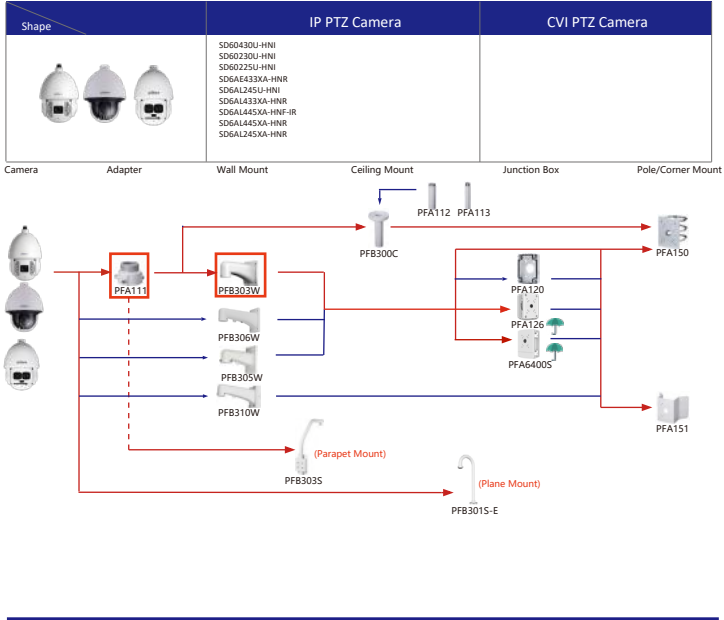

Selection of IP&CVI Eyeball Camera

Shape	IP Camera	CVI Camera
		HAC-HDW1200M HAC-HDW1800M HAC-HDW1801M HAC-T2A51 HAC-T2A21 HAC-HDW1509TLM-A-LED HAC-HDW2501TLM-A HAC-HDW2249TLM-A-LED HAC-HDW2241TLM(A)-A HAC-HDW1809TLM(A)-LED HAC-HDW1801TLM(A)-A HAC-HDW1801TLM(A)-A HAC-HDW1200TLM(A)-A HAC-HDW1500TLM-A

Shape	IP Camera	CVI Camera
	IPC-HDW2231T-AS-S2 IPC-HDW2230T-AS-S2 IPC-HDW2431T-AS-S2	

Selection of IP&CVI Eyeball Camera

Shape	IP Camera	CVI Camera
	IPC-HDW1230S-SS	HAC-T1A21/S1 HAC-HDW1200R

Shape	IP Camera	CVI Camera
	HAC-HDW2501TLMQ(A)-A HAC-HDW1500TLMQ(A)-A HAC-HDW1231TLMQ(A)-A HAC-HDW1200TLMQ(A)-A	HAC-HDW2501TQ(A)-A HAC-HDW1500TQ(A)-A HAC-HDW1231TQ(A)-A HAC-HDW1200TQ(A)-A HAC-ME1239TQ(A)-PV HAC-ME1800EQ-L HAC-ME1500EQ-L HAC-ME1200EQ-L HAC-ME1200EQ-L

Selection of PTZ Camera

Selection of PTZ Bullet Camera

Selection of PTZ Camera

Selection of PTZ Camera

Shape	IP PTZ Camera	CVI PTZ Camera
	SDT7C424-4F-2B2I-APV-0400	

Shape	IP PTZ Camera	CVI PTZ Camera
	SDTSK425-424-QA-2812 SDTSK425-424-QA-0832 SDTSK425-4F-QA-0600 SDTSK225-4F-QA-0600	SDBC440FD-HNF SDBC260PA1-HNF SDBC448PA1-HNF SDBC848PA1-HNF