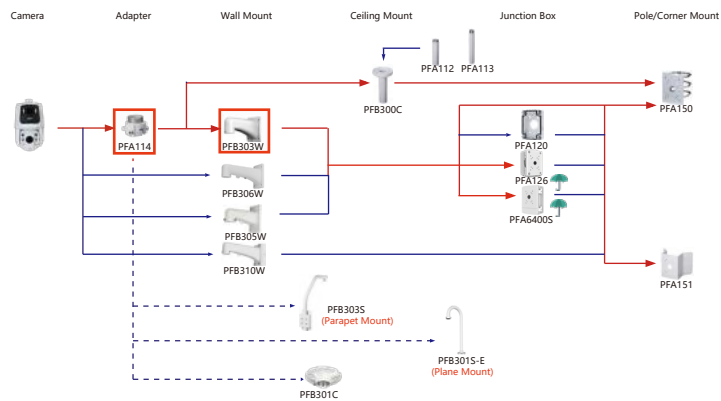

Selection of IP&CVI Eyeball Camera

Shape	IP Camera	CVI Camera
		HAC-HDW1200M HAC-HDW1800M HAC-HDW1801M HAC-T2A51 HAC-T2A21 HAC-HDW1509TLM-A-LED HAC-HDW2501TLM-A HAC-HDW2249TLM-A-LED HAC-HDW2241TLM(A)-A HAC-HDW1809TLM(A)-LED HAC-HDW1801TLM(A)-A HAC-HDW1801TLM(A)-A HAC-HDW1200TLM(A)-A HAC-HDW1500TLM-A

Shape	IP Camera	CVI Camera
	IPC-HDW2231T-AS-S2 IPC-HDW2230T-AS-S2 IPC-HDW2431T-AS-S2	

Selection of IP&CVI Eyeball Camera

Shape	IP Camera	CVI Camera
	IPC-HDW1230S-SS	HAC-T1A21/S1 HAC-HDW1200R

Shape	IP Camera	CVI Camera
	HAC-HDW2501TLMQ(A)-A HAC-HDW1500TLMQ(A)-A HAC-HDW1231TLMQ(A)-A HAC-HDW1200TLMQ(A)-A	HAC-HDW2501TQ(A)-A HAC-HDW1500TQ(A)-A HAC-HDW1231TQ(A)-A HAC-HDW1200TQ(A)-A HAC-ME1239TQ(A)-PV HAC-ME1800EQ-L HAC-ME1500EQ-L HAC-ME1200EQ-L HAC-ME1200EQ-L

Selection of PTZ Camera

Selection of PTZ Bullet Camera

Selection of PTZ Camera

Selection of PTZ Camera

Shape	IP PTZ Camera	CVI PTZ Camera
	SDT7C424-4F-2B2I-APV-0400	

Shape	IP PTZ Camera	CVI PTZ Camera
	SDTSK425-424-QA-2812 SDTSK425-424-QA-0832 SDTSK425-4F-QA-0600 SDTSK225-4F-QA-0600	SDBC440FD-HNF SDBC260PA1-HNF SDBC448PA1-HNF SDBC848PA1-HNF

Shape	IP PTZ Camera	CVI PTZ Camera
	DH-PTZ83440-HNF-PA	

Shape	IP PTZ Camera	CVI PTZ Camera
	DH-PTZ83440-HNF-PA	

Shape	IP PTZ Camera	CVI PTZ Camera
	DH-PTZ8548-HNF-PA DH-PTZ8548-HNF-PA DH-PTZ85260-HNF-PA DH-PTZ8548-HNF-PA-FL DH-PTZ8548-HNF-PA-FL DH-PTZ85260-HNF-PA-FL DH-PTZ83440-HNF-PA	