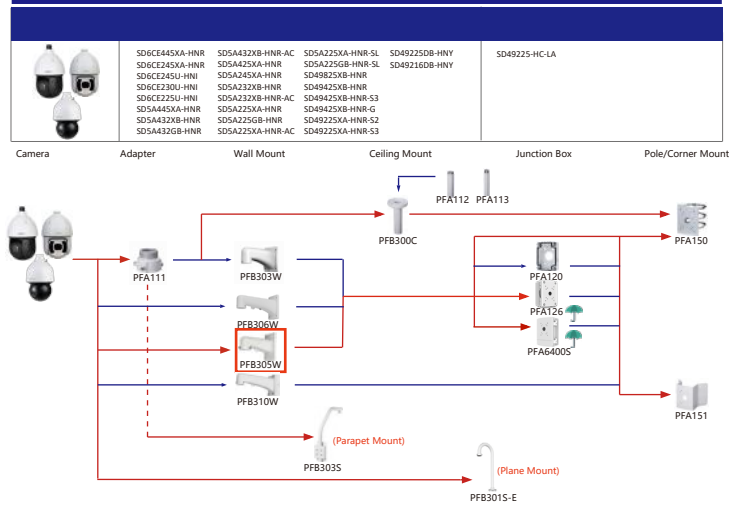

Selection of IP&CVI Eyeball Camera

Shape	IP Camera	CVI Camera
		HAC-HDW1200M HAC-HDW1800M HAC-HDW1801M HAC-T2A51 HAC-T2A21 HAC-HDW1509TLM-A-LED HAC-HDW2501TLM-A HAC-HDW2249TLM-A-LED HAC-HDW2241TLM(A)-A HAC-HDW1809TLM(A)-LED HAC-HDW1801TLM(A)-A HAC-HDW1801TLM(A)-A HAC-HDW1200TLM(A)-A HAC-HDW1500TLM-A

Shape	IP Camera	CVI Camera
	IPC-HDW2231T-AS-S2 IPC-HDW2230T-AS-S2 IPC-HDW2431T-AS-S2	

Selection of IP&CVI Eyeball Camera

Shape	IP Camera	CVI Camera
	IPC-HDW1230S-SS	HAC-T1A21/S1 HAC-HDW1200R

Shape	IP Camera	CVI Camera
	HAC-HDW2501TLMQ(A)-A HAC-HDW1500TLMQ(A)-A HAC-HDW1231TLMQ(A)-A HAC-HDW1200TLMQ(A)-A	HAC-HDW2501TQ(A)-A HAC-HDW1500TQ(A)-A HAC-HDW1231TQ(A)-A HAC-HDW1200TQ(A)-A HAC-ME1239TQ(A)-PV HAC-ME1800EQ-L HAC-ME1500EQ-L HAC-ME1200EQ-L HAC-ME1200EQ-L

Selection of PTZ Camera

Selection of PTZ Bullet Camera

Selection of PTZ Camera

Selection of PTZ Camera

Shape	IP PTZ Camera	CVI PTZ Camera
	SDT7C424-4F-2B2I-APV-0400	

Shape	IP PTZ Camera	CVI PTZ Camera
	SDTSK425-424-QA-2812 SDTSK425-424-QA-0832 SDTSK425-4F-QA-0600 SDTSK225-4F-QA-0600	SDBC440FD-HNF SDBC260PA1-HNF SDBC448PA1-HNF SDBC848PA1-HNF