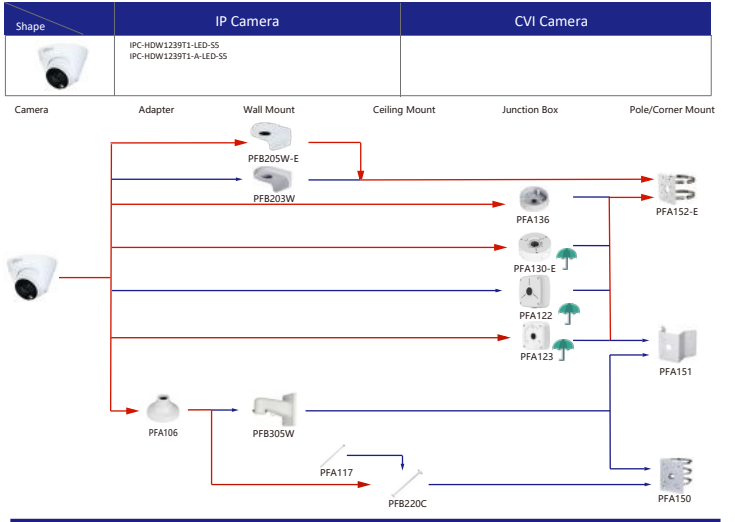

Selection of IP&CVI Eyeball Camera

Shape	IP Camera	CVI Camera
		HAC-HDW1200M HAC-HDW1800M HAC-HDW1801M HAC-T2A51 HAC-T2A21 HAC-HDW1509TLM-A-LED HAC-HDW2501TLM-A HAC-HDW2249TLM-A-LED HAC-HDW2241TLM(A)-A HAC-HDW1809TLM(A)-LED HAC-HDW1801TLM(A)-A HAC-HDW1801TLM(A)-A HAC-HDW1200TLM(A)-A HAC-HDW1500TLM-A

Shape	IP Camera	CVI Camera
	IPC-HDW2231T-AS-S2 IPC-HDW2230T-AS-S2 IPC-HDW2431T-AS-S2	

Selection of IP&CVI Eyeball Camera

Shape	IP Camera	CVI Camera
	IPC-HDW1230S-SS	HAC-T1A21/S1 HAC-HDW1200R

Shape	IP Camera	CVI Camera
	HAC-HDW2501TLMQ(A)-A HAC-HDW1500TLMQ(A)-A HAC-HDW1231TLMQ(A)-A HAC-HDW1200TLMQ(A)-A	HAC-HDW2501TQ(A)-A HAC-HDW1500TQ(A)-A HAC-HDW1231TQ(A)-A HAC-HDW1200TQ(A)-A HAC-ME1239TQ(A)-PV HAC-ME1800EQ-L HAC-ME1500EQ-L HAC-ME1200EQ-L HAC-ME1200EQ-L

Selection of PTZ Camera

Selection of PTZ Bullet Camera

Selection of PTZ Camera

Selection of PTZ Camera

Shape	IP PTZ Camera	CVI PTZ Camera
	SDT7C424-4F-2B2I-APV-0400	

Shape	IP PTZ Camera	CVI PTZ Camera
	SDTSK425-424-QA-2812 SDTSK425-424-QA-0832 SDTSK425-4F-QA-0600 SDTSK225-4F-QA-0600	SDBC440FD-HNF SDBC260PA1-HNF SDBC448PA1-HNF SDBC848PA1-HNF