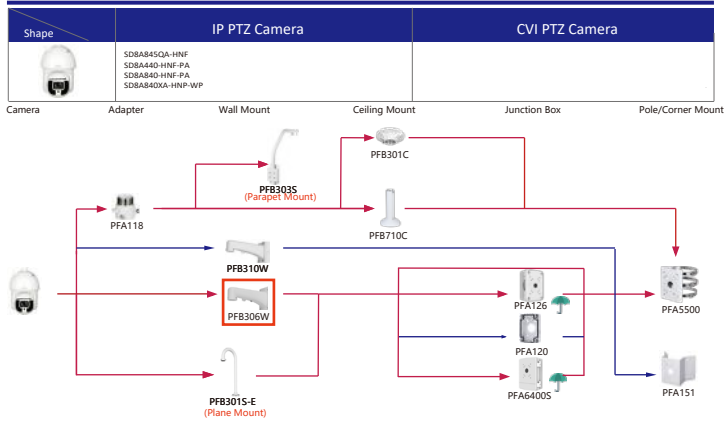

Selection of IP&CVI Eyeball Camera

Shape	IP Camera	CVI Camera
		HAC-HDW1200M HAC-HDW1800M HAC-HDW1801M HAC-T2A51 HAC-T2A21 HAC-HDW1509TLM-A-LED HAC-HDW2501TLM-A HAC-HDW2249TLM-A-LED HAC-HDW2241TLM(A)-A HAC-HDW1809TLM(A)-LED HAC-HDW1801TLM(A)-A HAC-HDW1801TLM(A)-A HAC-HDW1200TLM(A)-A HAC-HDW1500TLM-A

Shape	IP Camera	CVI Camera
	IPC-HDW2231T-AS-S2 IPC-HDW2230T-AS-S2 IPC-HDW2431T-AS-S2	

Selection of IP&CVI Eyeball Camera

Shape	IP Camera	CVI Camera
	IPC-HDW1230S-SS	HAC-T1A21/S1 HAC-HDW1200R

Shape	IP Camera	CVI Camera
	HAC-HDW2501TLMQ(A)-A HAC-HDW1500TLMQ(A)-A HAC-HDW1231TLMQ(A)-A HAC-HDW1200TLMQ(A)-A	HAC-HDW2501TQ(A)-A HAC-HDW1500TQ(A)-A HAC-HDW1231TQ(A)-A HAC-HDW1200TQ(A)-A HAC-ME1239TQ(A)-PV HAC-ME1800EQ-L HAC-ME1500EQ-L HAC-ME1200EQ-L HAC-ME1200EQ-L

Selection of PTZ Camera

Selection of PTZ Bullet Camera

Selection of PTZ Camera

Selection of PTZ Camera

Shape	IP PTZ Camera	CVI PTZ Camera
	SDT7C424-4F-2B2I-APV-0400	

Shape	IP PTZ Camera	CVI PTZ Camera
	SDTSK425-424-QA-2812 SDTSK425-424-QA-0832 SDTSK425-4F-QA-0600 SDTSK225-4F-QA-0600	SDBC440FD-HNF SDBC260PA1-HNF SDBC448PA1-HNF SDBC848PA1-HNF