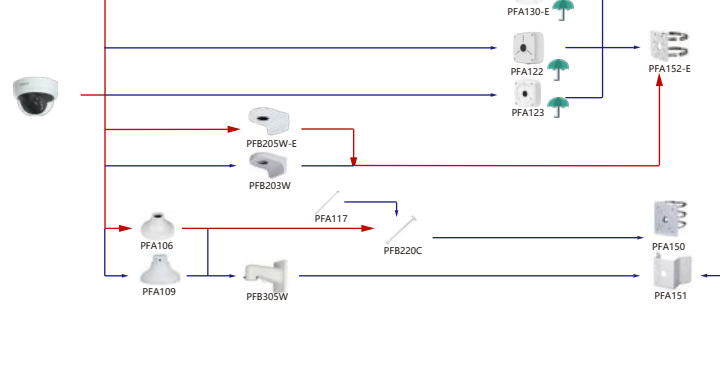

Shape	IP Camera	CVI Camera
	IPC-HDBW5241R1-AS-PV IPC-HDBW5541R-AS-PV IPC-HDBW54981-2E-LED IPC-HDBW3849R1-2AS-PV IPC-HDBW5549R1-2AS-PV IPC-HDBW3449R1-2AS-PV IPC-HDBW54981-2E-LED IPC-HDPW1230R1-2S-55 IPC-HDPW1431R1-2S-54 IPC-HDPW1230R1-55 IPC-HDPW1431R1-54	HAC-HDBW2241RA-2-A-DP HAC-HDBW2241RA-2-A HAC-HDBW1239RA-IL-A HAC-HDBW1231RA-2-A-DP HAC-HDBW1231RA-2-A

Shape	IP Camera	CVI Camera
	IPC-EW5541-AS	HAC-CW2501

Shape	IP Camera	CVI Camera
	IPC-P08W5831/B2041-8360	

Shape	IP Camera	CVI Camera
		HAC-D1A51/Z1

Shape	IP Camera	CVI Camera
	PSDW5631S-8360	

Shape	Special Camera	Shape	Special Camera
	PSDW82442M-A270-D440 PSDW81842M-A360-D237 PSDW8842M-A180-D237		PSDW81642S-A360-D425 PSDW81642S-A360-D425 PSDW8842S-A180-D425 PSDW8842S-A180-D425
	IPC-HDW8441X-3D IPC-HDW8341X-BV-3D		IPC-P08W8840-A180