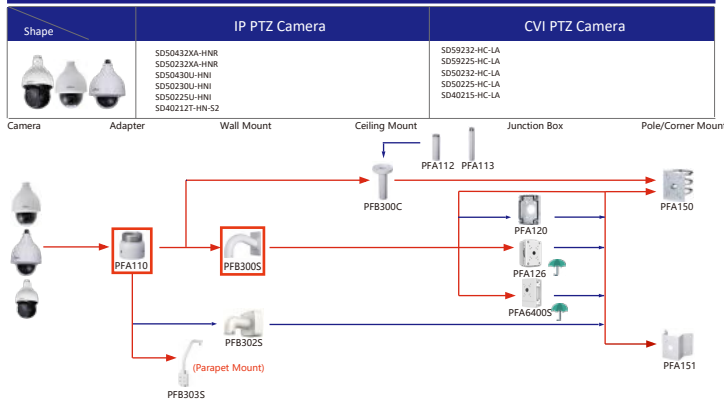

Selection of IP&CVI Eyeball Camera

Shape	IP Camera	CVI Camera
		HAC-HDW1200M HAC-HDW1800M HAC-HDW1801M HAC-T2A51 HAC-T2A21 HAC-HDW1509TLM-A-LED HAC-HDW2501TLM-A HAC-HDW2249TLM-A-LED HAC-HDW2241TLM(A)-A HAC-HDW1809TLM(A)-LED HAC-HDW1801TLM(A)-A HAC-HDW1801TLM(A)-A HAC-HDW1200TLM(A)-A HAC-HDW1500TLM-A

Shape	IP Camera	CVI Camera
	IPC-HDW2231T-AS-S2 IPC-HDW2230T-AS-S2 IPC-HDW2431T-AS-S2	

Selection of IP&CVI Eyeball Camera

Shape	IP Camera	CVI Camera
	IPC-HDW1230S-SS	HAC-T1A21/S1 HAC-HDW1200R

Shape	IP Camera	CVI Camera
	HAC-HDW2501TLMQ(A)-A HAC-HDW1500TLMQ(A)-A HAC-HDW1231TLMQ(A)-A HAC-HDW1200TLMQ(A)-A	HAC-HDW2501TQ(A)-A HAC-HDW1500TQ(A)-A HAC-HDW1231TQ(A)-A HAC-HDW1200TQ(A)-A HAC-ME1239TQ(A)-PV HAC-ME1800EQ-L HAC-ME1500EQ-L HAC-ME1200EQ-L HAC-ME1200EQ-L

Selection of PTZ Camera

Selection of PTZ Bullet Camera

Selection of PTZ Camera

Selection of PTZ Camera

Shape	IP PTZ Camera	CVI PTZ Camera
	SDT7C424-4F-2B2I-APV-0400	

Shape	IP PTZ Camera	CVI PTZ Camera
	SDTSK425-424-QA-2812 SDTSK425-424-QA-0832 SDTSK425-4F-QA-0600 SDTSK225-4F-QA-0600	SDBC440FD-HNF SDBC260PA1-HNF SDBC448PA1-HNF SDBC848PA1-HNF