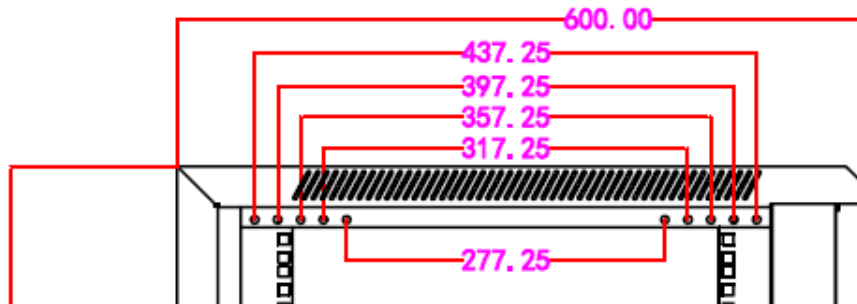

# KÄUDEN™

Item Code – DC15U/600

15U Data Cabinet 600 mm deep

- 15U Wall mounting Data Cabinet - 530mm wide x 600 mm deep
- Rear mounting wall bracket for ease of installation with fixing hole options presented
- Equipped with front and rear mounting posts with lockable front and side doors
- Cable knockout entries top and bottom. Accepting bespoke Brush Plate(not supplied)
- Back knockout cable entry also provided

### General

Sale Unit	Cardboard Box
Barcode	5028088015070
Commodity Code	9403208000 Made In China
Dimension Packed	795x575x645 mm Height Width Depth
Dimension loose	749x530x600 mm Height Width Depth
Weight Packed	28.00 kg
Weight Loose	25.08 kg
Loading Capacity	40 kg
Fixing	Screw Holes/Wall Bracket

### Technical

Frame	1.2mm Steel
Mounting post	1.5mm steel
Other parts	1mm
Color	RAL9004 Texture Powder Coated ( Signal Black/Charcoal)
Cable entry	Top/ Bottom 55x250 mm
Cable entry	Back 110x250 mm

Side view with mounting post locations