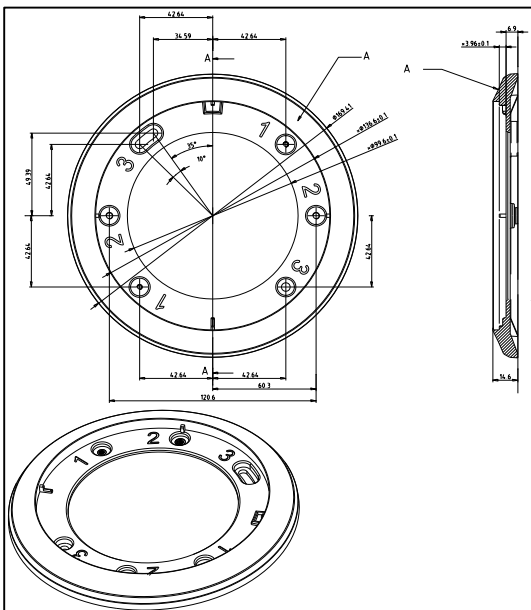

DS-1249ZJ

In-ceiling Mount Bracket for Dome Camera

Features:

- Enhanced plastic material
- In-ceiling mount bracket for dome camera
- Easy installation

Dimension:

Note: The actual bracket may vary from the picture above.

Order Model:

DS-1249ZJ

Parameter:

Model	DS-1249ZJ
Parameters	In-ceiling Mount Bracket for Dome Camera
Appearance	Hikvision White
Material	Plastic
Dimension	Φ 169.4×14.6mm
Weight	60g

Notice:

- The bracket should be installed on flat wall
- Waterproof rubber is necessary for outdoor application
- The wall must be capable of supporting over 3 times as much as the total weight of the camera and the mount.
- The maximum load capacity of the bracket is 4.5KG