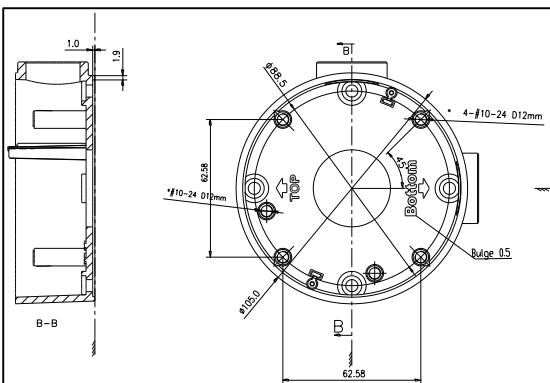

### Dimension:

### Parameter:

Model	DS-1260ZJ
Parameters	Junction Box for Bullet Camera
Appearance	Hikvision White
Material	Aluminum Alloy
Dimension	Φ 88.5 mm
Weight	251g