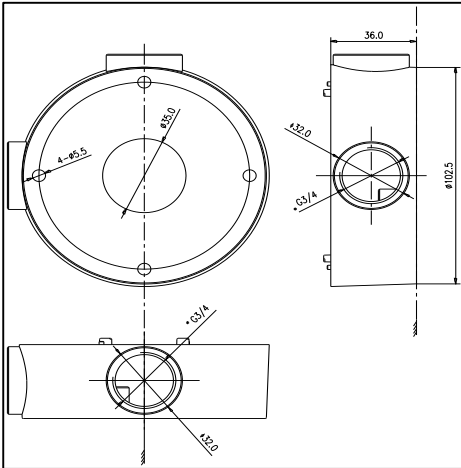

## DS-1260ZJ

Junction Box for Bullet Camera

### Dimension:

### Parameter:

Model	DS-1260ZJ
Parameters	Junction Box for Bullet Camera
Appearance	Hikvision White
Material	Aluminum Alloy
Dimension	Φ 88.5 mm
Weight	251g