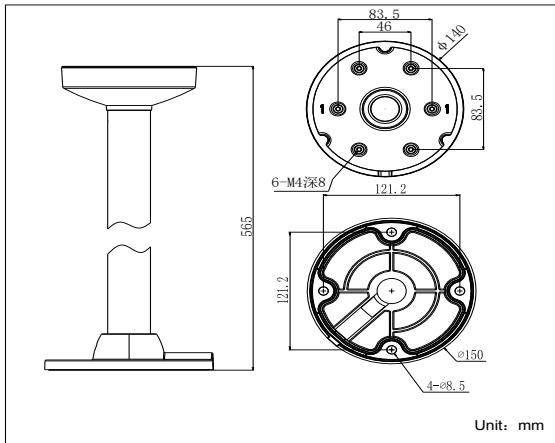

DS-1271ZJ-140

Pendent Mounting Bracket for
Dome Camera

Features:

- Aluminum alloy material with surface spray treatment
- Waterproof design
- Cable hole on bracket makes the feature better
- Design of cap is for convenient wiring

Dimension:

Model Suitable:

DS-2CC51xxP(N)-VP, DS-2CC51xxP(N)-VPIR, DS-2CC51xxP(N)-VPIRH

Order Model:

DS-1271ZJ-140

Parameter:

Model	DS-1271ZJ-140
Parameters	Pendent Mounting Bracket for Dome Camera
Appearance	Hikvision White
Material	Aluminum Alloy
Dimension	Φ 150X56.5mm
Weight	1900g

Notice:

- The bracket should be installed on flat wall
- The wall must be capable of supporting over 3 times as much as the total weight of the camera and the mount.
- The maximum load capacity of the bracket is 4.5KG