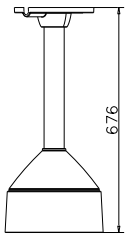

DS-1271ZJ-DM26

Pendent Mounting Bracket for Dome Camera

Features:

- Aluminum alloy material with surface spray treatment
- Waterproof design

Dimension:

Order Model:

DS-1271ZJ-DM26

Parameter:

Model	DS-1271ZJ-DM26
Parameters	Pendent Mounting Bracket for Dome Camera
Appearance	Hikvision White
Material	Aluminum Alloy
Dimension	$\Phi 185 \times 67.6 \text{mm}$
Weight	2150g

Notice:

- The bracket should be installed on flat wall
- Waterproof rubber is necessary for outdoor application
- The wall must be capable of supporting over 3 times as much as the total weight of the camera and the mount.
- The maximum load capacity of the bracket is 4.5KG