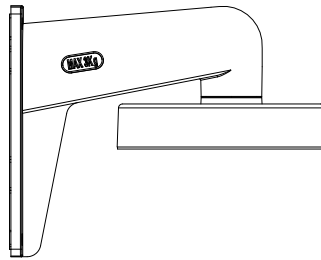

DS-1273ZJ-DM25

Wall Mounting Bracket for Dome Camera

Features

- Aluminum alloy material with surface spray treatment
- Waterproof design
- Design of cap is for convenient wiring

Dimension

Available Model

DS-1273ZJ-DM25

Parameters

Model	DS-1273ZJ-DM25
Parameters	Wall Mount Bracket for Dome Camera
Appearance	Hikvision White
Material	Aluminum Alloy
Dimension	231.4×183.5×164mm
Weight	870g

Notes

- The bracket should be installed on flat wall
- Waterproof rubber is necessary for outdoor application
- The wall must be capable of supporting over 3 times as much as the total weight of the camera and the mount.
- The maximum load capacity of the bracket is 3KG