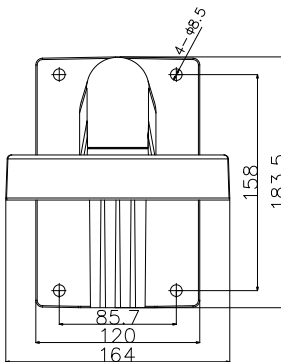

DS-1273ZJ-DM25

Wall Mounting Bracket for Dome Camera

Features

- Aluminum alloy material with surface spray treatment
- Waterproof design
- Design of cap is for convenient wiring

Dimension

Available Model

DS-1273ZJ-DM25

Parameters

Model	DS-1273ZJ-DM25
Parameters	Wall Mount Bracket for Dome Camera
Appearance	Hikvision White
Material	Aluminum Alloy
Dimension	231.4×183.5×164mm
Weight	870g

Notes

- The bracket should be installed on flat wall
- Waterproof rubber is necessary for outdoor application
- The wall must be capable of supporting over 3 times as much as the total weight of the camera and the mount.
- The maximum load capacity of the bracket is 3KG