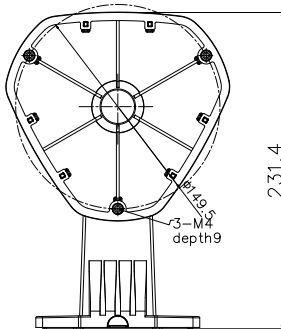

DS-1273ZJ-DM25

Wall Mounting Bracket for Dome Camera

Features

- Aluminum alloy material with surface spray treatment
- Waterproof design
- Design of cap is for convenient wiring

Dimension

Available Model

DS-1273ZJ-DM25

Parameters

Model	DS-1273ZJ-DM25
Parameters	Wall Mount Bracket for Dome Camera
Appearance	Hikvision White
Material	Aluminum Alloy
Dimension	231.4×183.5×164mm
Weight	870g

Notes

- The bracket should be installed on flat wall
- Waterproof rubber is necessary for outdoor application
- The wall must be capable of supporting over 3 times as much as the total weight of the camera and the mount.
- The maximum load capacity of the bracket is 3KG