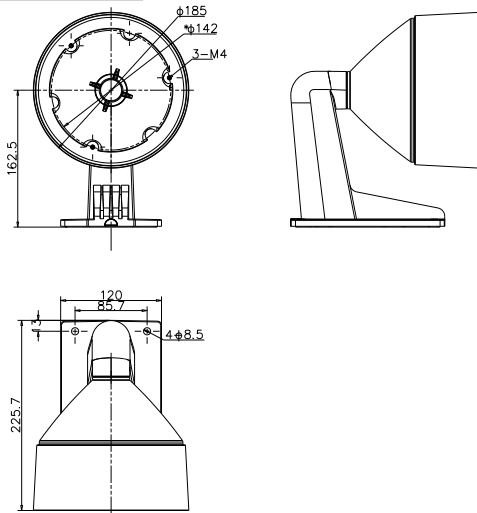

## DS-1273ZJ-DM26

Wall Mount Bracket for  
Dome Camera

### Dimension:

### Parameter:

|            |                                    |
|------------|------------------------------------|
| Model      | DS-1273ZJ-DM26                     |
| Parameters | Wall Mount Bracket for Dome Camera |
| Appearance | Hikvision White                    |
| Material   | Aluminum Alloy                     |
| Dimension  | 255×225.7×185mm                    |
| Weight     | 1550g                              |