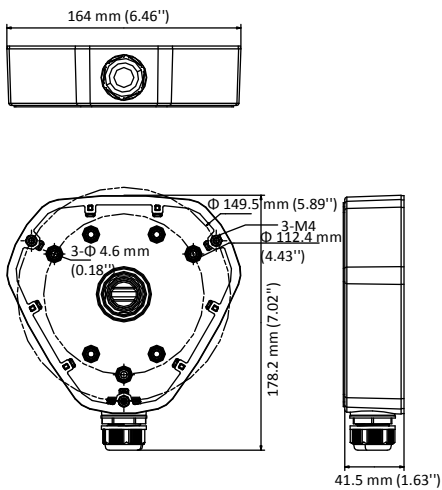

## DS-1280ZJ-DM25

Junction Box for Dome Camera

### Dimension:

### Parameter:

Model	DS-1280ZJ-DM25
Parameters	Junction Box for Dome Camera
Appearance	Hikvision White
Material	Aluminum Alloy
Dimension	178.5 mm × 164 mm × 41 mm
Weight	340 g

### Notice:

- The bracket should be installed on a flat surface.
- Waterproof rubber is necessary for outdoor application.
- The wall should be capable of supporting at least 3 times as much as the total weight of the camera and the junction box.
- The maximum load capacity of the junction box is 4.5 kg.