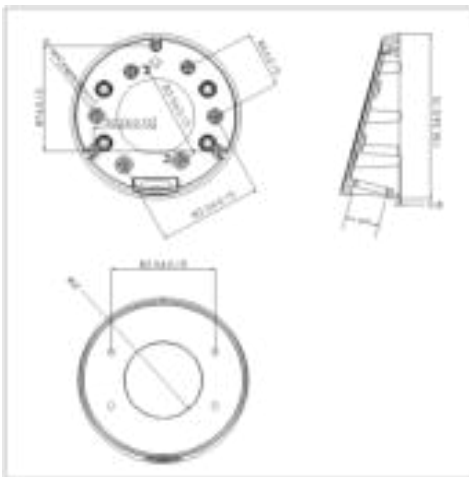

DS-1281ZJ-DM23

Inclined Ceiling Mount Bracket for Dome Camera

Features:

- Aluminum alloy material with surface spray treatment
- Cable hole on bracket makes the feature better

Dimension:

Order Model:

DS-1281ZJ-DM23

Parameter:

Model	DS-1281ZJ-DM23
Parameters	Inclined Ceiling Mount Bracket for Dome Camera
Appearance	Hikvision White
Material	Aluminum Alloy
Dimension	Φ136×48mm
Weight	245g

Notice:

- The bracket should be installed on flat wall
- Waterproof rubber is necessary for outdoor application
- The wall must be capable of supporting over 3 times as much as the total weight of the camera and the mount.
- The maximum load capacity of the bracket is 4.5KG