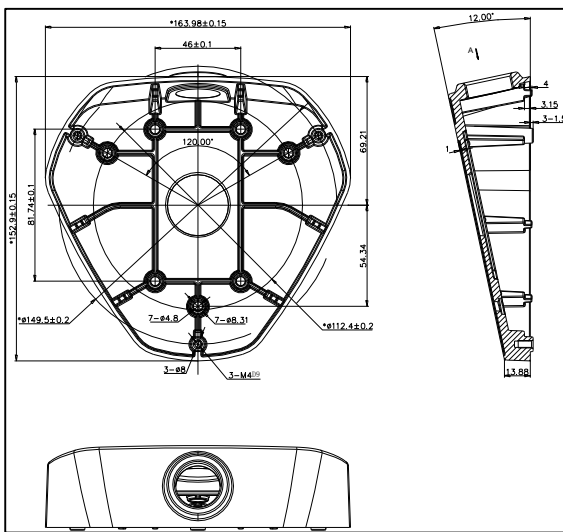

DS-1281ZJ-DM25

Inclined Ceiling Mount Bracket for Dome Camera

Features:

- Aluminum alloy material with surface spray treatment
- Cable hole on bracket makes the feature better

Dimension:

Order Model:

DS-1281ZJ-DM25

Parameter:

Model	DS-1281ZJ-DM25
Parameters	Inclined Ceiling Mount Bracket for Dome Camera
Appearance	Hikvision White
Material	Aluminum Alloy
Dimension	153×164×45mm
Weight	300g

Notice:

- The bracket should be installed on flat wall
- Waterproof rubber is necessary for outdoor application
- The wall must be capable of supporting over 3 times as much as the total weight of the camera and the mount.
- The maximum load capacity of the bracket is 4.5KG

Note: The actual dome camera may vary from the picture above.