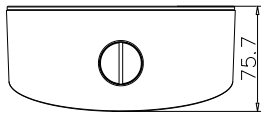

DS-1281ZJ-DM26

Inclined Ceiling Mount Bracket for Dome Camera

Features:

- Aluminum alloy material with surface spray treatment
- Waterproof design
- Cable hole on bracket makes the feature better

Dimension:

Order Model:

DS-1281ZJ-DM26

Parameter:

Model	DS-1281ZJ-DM26
Parameters	Inclined Ceiling Mount Bracket for Dome Camera
Appearance	Hikvision White
Material	Aluminum Alloy
Dimension	Φ 165×75mm
Weight	425g

Notice: