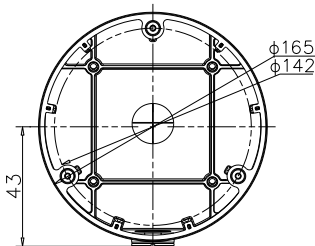

DS-1281ZJ-DM26

Inclined Ceiling Mount Bracket for Dome Camera

Features:

- Aluminum alloy material with surface spray treatment
- Waterproof design
- Cable hole on bracket makes the feature better

Dimension:

Order Model:

DS-1281ZJ-DM26

Parameter:

Model	DS-1281ZJ-DM26
Parameters	Inclined Ceiling Mount Bracket for Dome Camera
Appearance	Hikvision White
Material	Aluminum Alloy
Dimension	Φ 165×75mm
Weight	425g

Notice:

- The bracket should be installed on flat wall
- Waterproof rubber is necessary for outdoor application
- The wall must be capable of supporting over 3 times as much as the total weight of the camera and the mount.
- The maximum load capacity of the bracket is 4.5KG