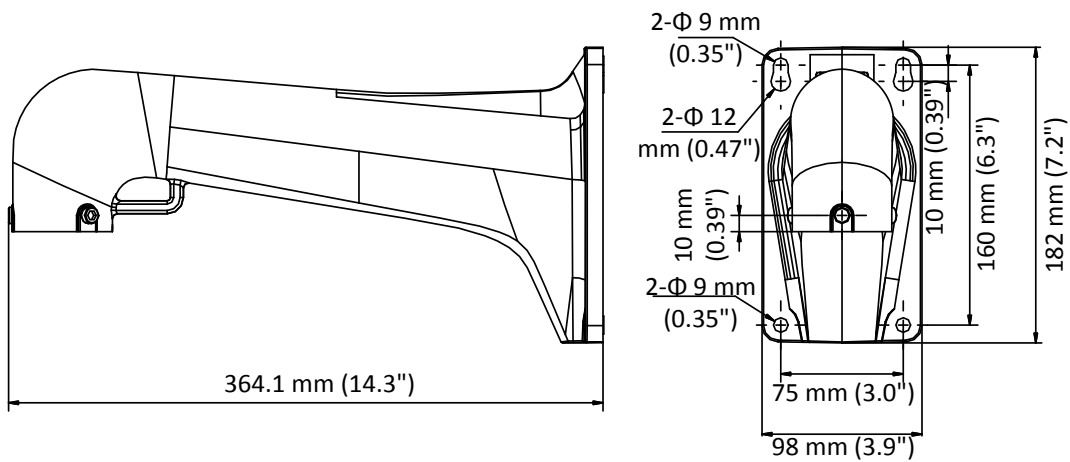

DS-1603ZJ

Wall Mounting Bracket for PanoVu

Feature

- Aluminum alloy material with surface spray treatment
- The hook for safety rope facilitates camera's installation

Dimension

Available Model

DS-1603ZJ

Parameter

Model	DS-1603ZJ
Parameters	Wall Mounting Bracket for PanoVu
Appearance	Hikvision White
Material	Aluminum Alloy
Dimension	364.1 mm × 182.0 mm (14.3" × 7.2")
Weight	1400 g (3.09 lb.)

Note

- The bracket should be installed on the flat surface.
- The waterproof rubber is necessary for the outdoor application.
- The wall must be capable of supporting at least 3 times as much as the total weight of the camera and the bracket.
- The bracket's maximum load capacity is 20 Kg (44 lb.).