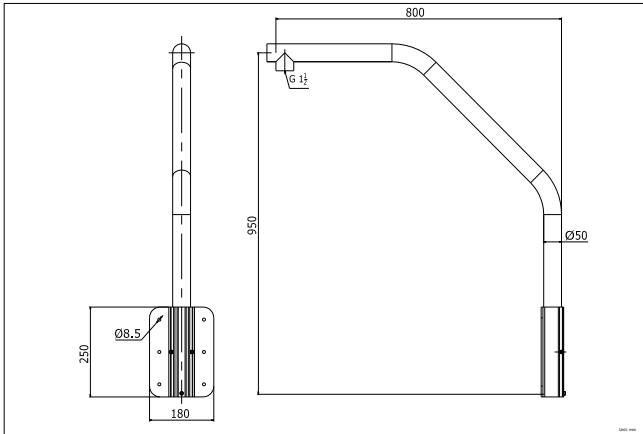

DS-1660ZJ

Parapet Wall Mount Bracket

Features:

- Aluminum alloy material with surface spray treatment
- Size of threaded hole is G1½ as British system
- The bracket can be installed on the high edge of the wall

Dimension:

Note: The actual bracket may vary from the picture above.

Order Model:

DS-1660ZJ

Parameter:

Model	DS-1660ZJ
Parameter	Parapet Wall Mount Bracket
Appearance	Hikvision White
Range of Application	Parapet Wall Mount Bracket
Material	Aluminum Alloy
Dimension	180×950×800 mm
Weight	2900g

Notice:

- The bracket should be installed on plat wall.
- Load capacity of pole should be more than 3 times the weight of camera and bracket.
- Load capacity of clamp is 10 kg (22 lb.).