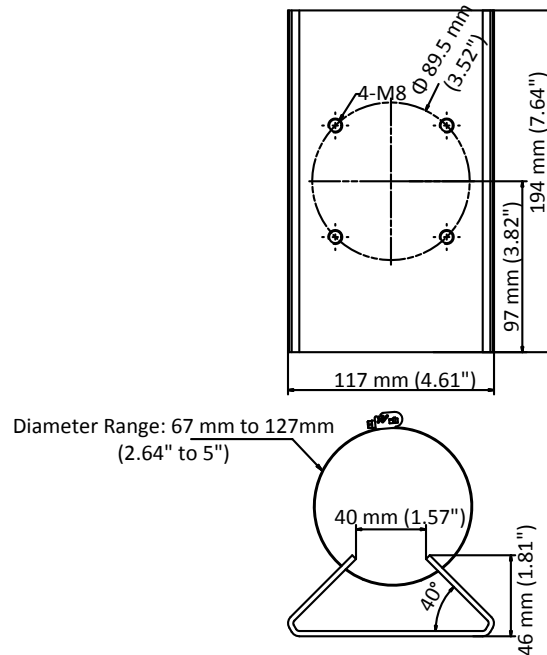

## DS-1673ZJ

Horizontal Pole Mounting Bracket for PanoVu & Speed Dome

### Feature

- Stainless steel with surface spray treatment
- The bracket formed by one piece stainless steel ensures the reliable structure
- Adjustable diameter from 67 mm to 127 mm

### Dimension

### Parameter

Model	DS-1673ZJ
Parameters	Horizontal Pole Mounting Bracket for PanoVu & Speed Dome
Appearance	Hikvision White
Material	Stainless Steel
Dimension	Φ 67 mm to 127 mm × 194 mm (2.64" to 5" × 7.64")
Weight	1060 g (2.34 lb.)