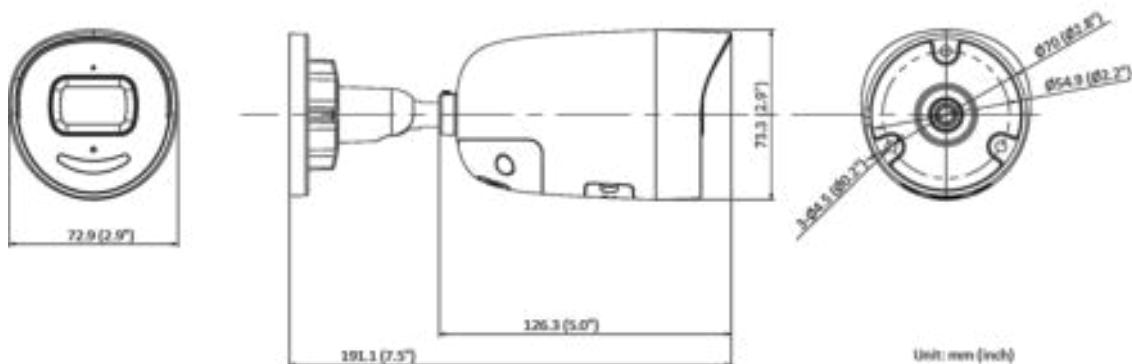

▪ **Available Model**

DS-2CD2046G2-IU/SL (2.8/4/6 mm)

▪ **Dimension**

▪ **Accessory**

▪ **Optional**

DS-1280ZJ-XS

Junction Box