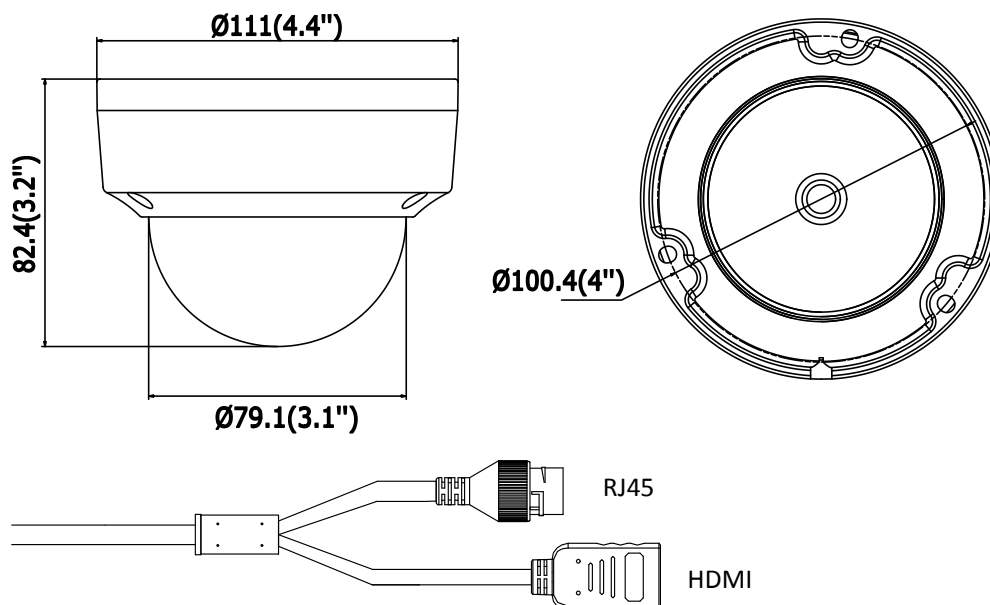

General Function	One-key Reset , Anti-Flicker, Heartbeat, Mirror, Password Protection, Privacy Mask, Watermark, IP Address Filter
Interface	
Communication Interface	1 RJ45 10M/100M self-adaptive Ethernet port
Video Output	1 HDMI, type A, female plug Max. output resolution 1920 × 1080
On-board Storage	Built-in microSD/SDHC/SDXC slot, up to 128 G
Smart Feature-set	
Behavior Analysis	Line crossing detection, intrusion detection, unattended baggage detection, object removal detection
Line Crossing Detection	Cross a pre-defined virtual line, up to 4 pre-defined virtual lines supported
Intrusion Detection	Enter and loiter in a pre-defined virtual region, up to 4 pre-defined virtual regions supported
Object Removal Detection	Objects removed from the pre-defined region, such as the exhibits on display.
Unattended Baggage Detection	Objects left over in the pre-defined region such as the baggage, purse, dangerous materials
Face Detection	Human face appears in the image can be detected and trigger linkage method
General	
Operating Conditions	-30 °C to +60 °C (-22 °F to +140 °F), humidity 95% or less (non-condensing)
Power Supply	PoE(802.3af, class 3), 6.5W
IR Range	Up to 30 m
Protection Level	IP67, IK10
Dimensions	Camera: Φ 111 × 82.4 mm (Φ 4.4" × 3.2") Package: 134 × 134 × 108 mm (5.27" × 5.27" × 4.25")
Weight	500 g (1.1 lb.)

Available Models

DS-2CD2125FWD-IM

Dimensions and Cable

Unit: mm