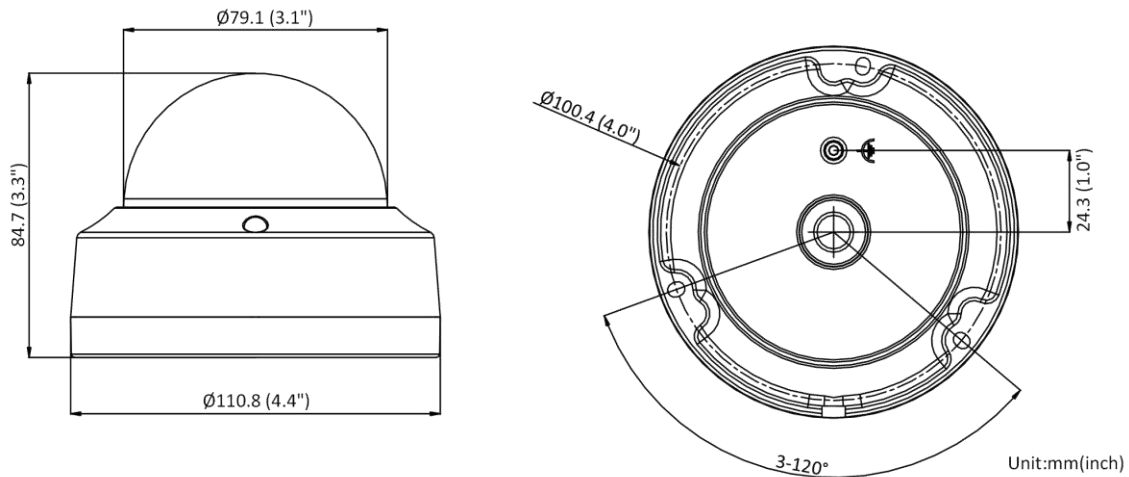

Moderate protection	Hikvision products at this level are equipped for use in areas with moderate anti-corrosion demands. Typical application scenarios include coastal areas about 2 kilometers (1.24 miles) away from coastlines, as well as areas affected by acid rain.
No specific protection	Hikvision products at this level are equipped for use in areas where no specific anti-corrosion protection is needed.

▪ Dimension

▪ Accessory

▪ Optional

DS-1280ZJ-DM18 Junction Box	DS-1250ZJ Rain Shade	DS-1259ZJ Inclined Ceiling Mount	DS-1272ZJ-110 Wall Mount	DS-1272ZJ-110B Wall Mount
DS-1276ZJ-SUS Corner Mount	DS-1258ZJ Wall Mount	DS-1275ZJ-SUS Vertical Pole Mount	DS-1271ZJ-110 Pendant Mount