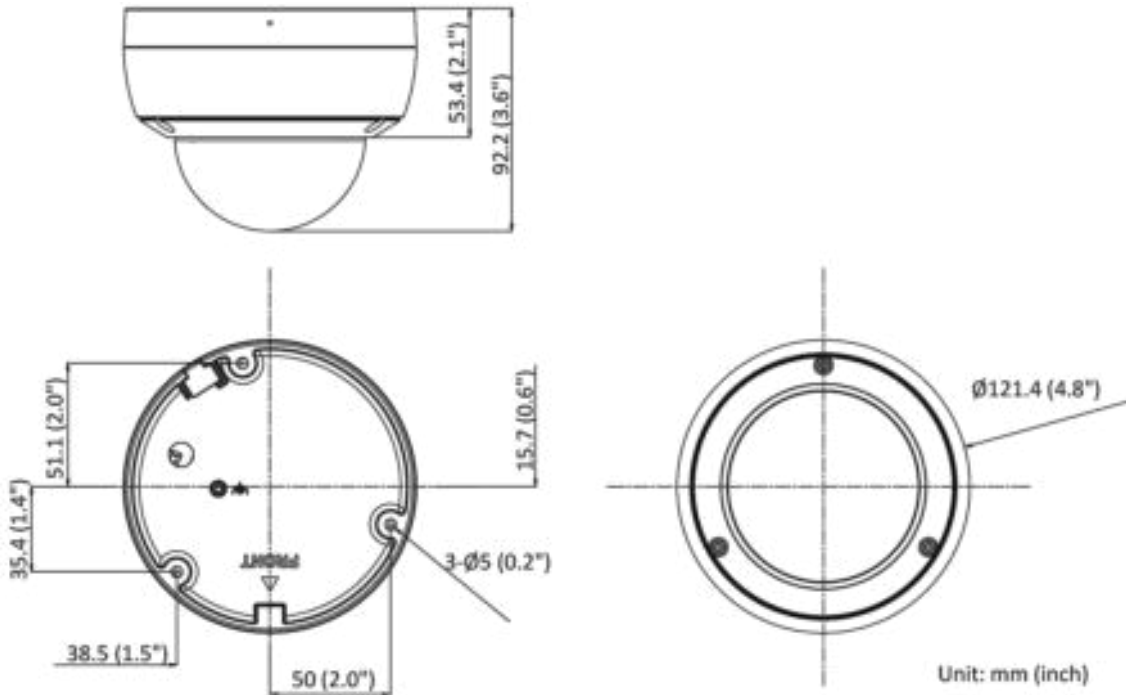

▪ Available Model

- DS-2CD2146G2-IS (2.8/4/6 mm)
- DS-2CD2146G2-ISU (2.8/4/6 mm)
- DS-2CD2146G2-I (2.8/4/6 mm)

▪ Dimension

▪ Accessory

▪ Optional

DS-1276ZJ-SUS Corner Mount	DS-1272ZJ-120 Wall Mount	DS-1275ZJ-SUS Vertical Pole Mount	DS-1271ZJ-120 Pendant Mount	DS-1280ZJ-DM46 Junction Box
DS-1272ZJ-120B Wall Mount	DS-1253ZJ-M Water-proof