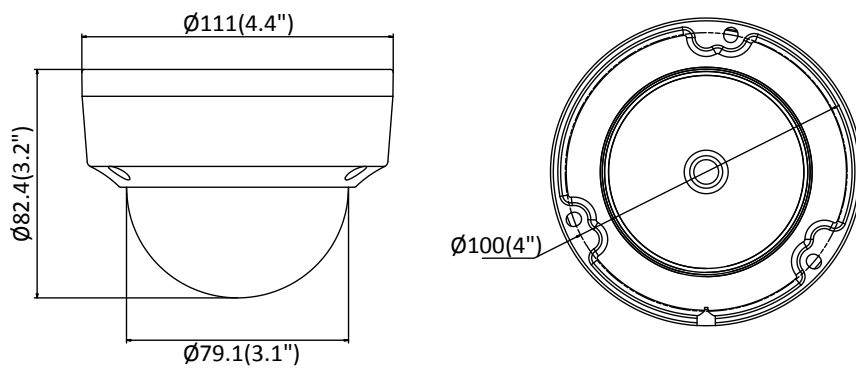

Dimensions	Camera: $\Phi 111 \times 82.4$ mm ($\Phi 4.4'' \times 3.2''$) With package: $134 \times 134 \times 108$ mm ($5.27'' \times 5.27'' \times 4.25''$)
Weight	Camera: 500 g (1.1 lb.) With package: 800 g (1.8 lb.)

Available Model

DS-2CD2165G0-I (2.8/4/6 mm), DS-2CD2165G0-IS (2.8/4/6 mm)

Dimension

Unit: mm (inch)

Accessory