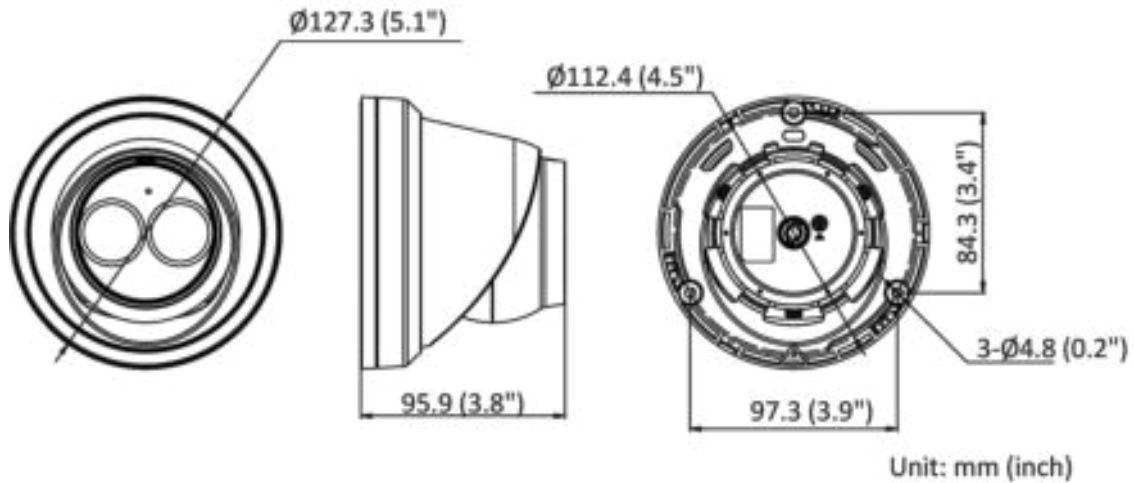

▪ Dimension

▪ Accessory

▪ Optional

DS-1271ZJ-130-TRL Pendant Mount	DS-1276ZJ-SUS (Black) Corner Mount	DS-1281ZJ-M (Black) Inclined Ceiling Mount	DS-1275ZJ-SUS Vertical Pole Mount	DS-1271ZJ-130-TRL (Black) Pendant Mount
DS-1280ZJ-DM8 (Black) Junction Box	DS-1281ZJ-M Inclined ceiling mount	DS-1273ZJ-130B-TRL Wall mount	DS-1276ZJ-SUS Corner mount	DS-1275ZJ-SUS (Black) Vertical Pole Mount
DS-1273ZJ-130-TRL (Black) Wall Mount	DS-1280ZJ-DM8 Junction box	DS-1273ZJ-130-TRL Wall mount