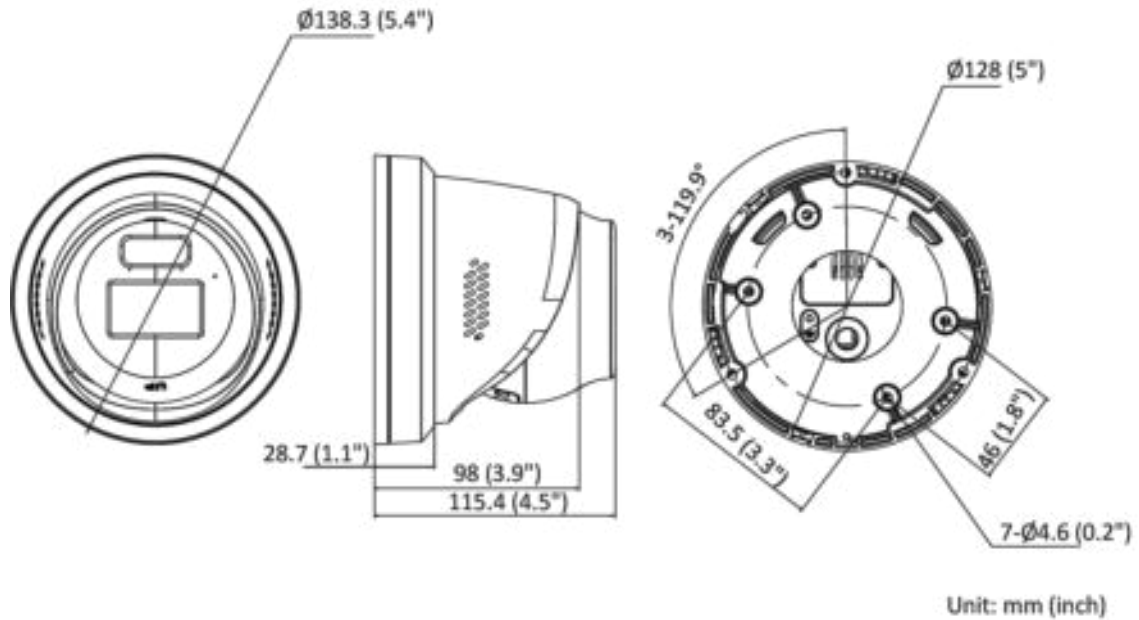

▪ **Available Model**

DS-2CD2347G2-LSU/SL (2.8/4 mm)

▪ **Dimension**

▪ **Accessory**

▪ **Optional**

DS-1276ZJ-SUS Corner Mount	DS-1273ZJ-140B Wall Mount	DS-1275ZJ-SUS Vertical Pole Mount	DS-1273ZJ-140 Wall Mount	DS-1271ZJ-140 Pendant Mount
DS-1280ZJ-PT6 Junction Box