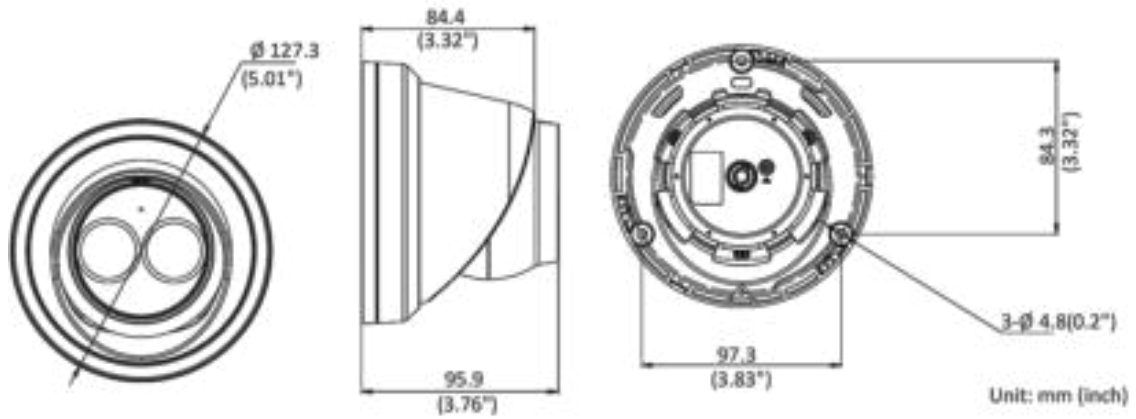

Dimensions

Accessory