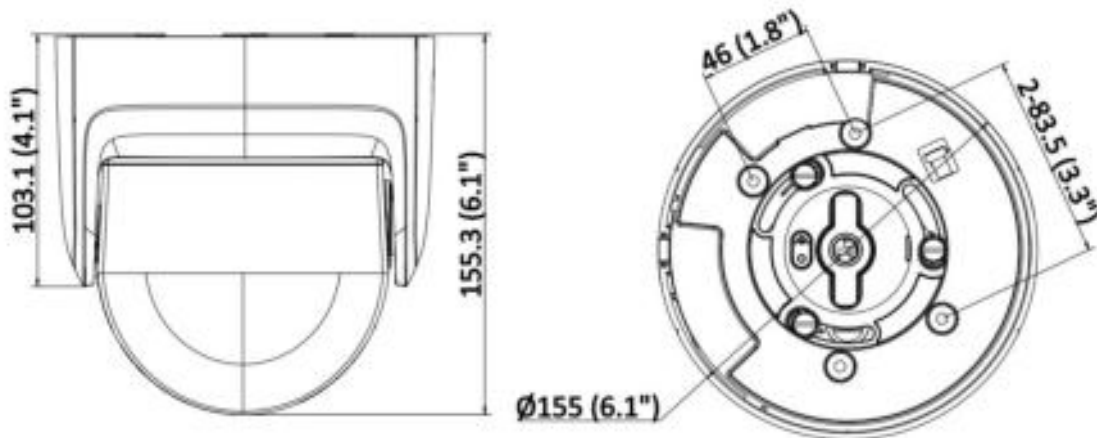

▪ **Typical Application**

Hikvision products are classified into three levels according to their anti-corrosion performance. Refer to the following description to choose for your using environment.

This model has NO SPECIFIC PROTECTION.

Level	Description
Top-level protection	Hikvision products at this level are equipped for use in areas where professional anti-corrosion protection is a must. Typical application scenarios include coastlines, docks, chemical plants, and more.
Moderate protection	Hikvision products at this level are equipped for use in areas with moderate anti-corrosion demands. Typical application scenarios include coastal areas about 2 kilometers (1.24 miles) away from coastlines, as well as areas affected by acid rain.
No specific protection	Hikvision products at this level are equipped for use in areas where no specific anti-corrosion protection is needed.

▪ **Dimension**

Unit:mm (inch)