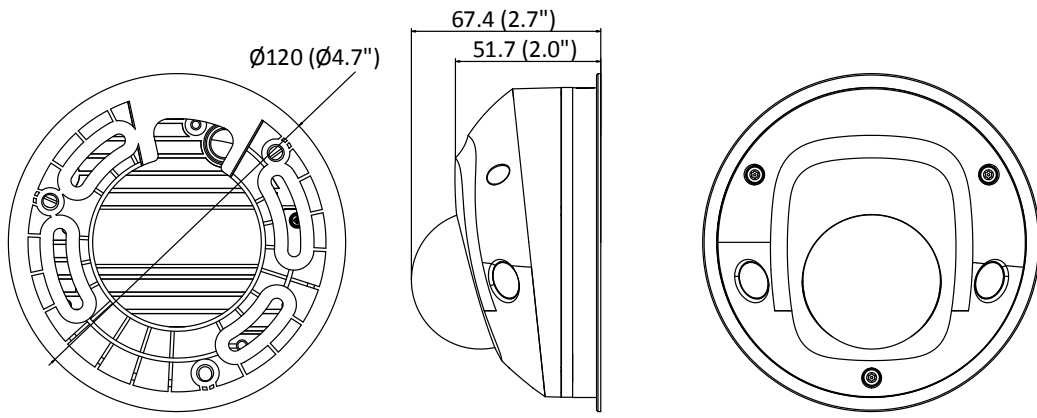

▪ Dimension

Unit: mm (inch)