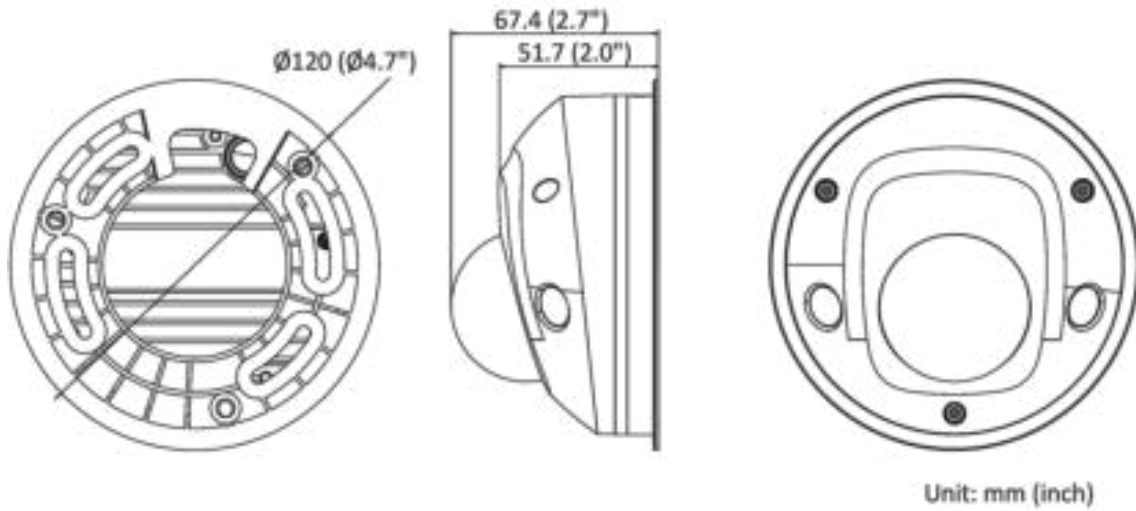

| | |
|----------------------------------|--|
| Smart Event | Line crossing detection, intrusion detection, unattended baggage, object removal, face detection, scene change detection |
| Face Detection | Yes |
| Exception Detection | Scene change detection |
| General | |
| Linkage Method | Trigger recording: memory card, network storage, pre-record and post-record Trigger captured pictures uploading: FTP, HTTP, NAS, Email Trigger notification: HTTP, ISAPI, alarm output, Email |
| Firmware Version | V5.6.5 |
| Web Client Language | 32 languages English, Russian, Estonian, Bulgarian, Hungarian, Greek, German, Italian, Czech, Slovak, French, Polish, Dutch, Portuguese, Spanish, Romanian, Danish, Swedish, Norwegian, Finnish, Croatian, Slovenian, Serbian, Turkish, Korean, Traditional Chinese, Thai, Vietnamese, Japanese, Latvian, Lithuanian, Portuguese (Brazil) |
| General Function | Anti-flicker, three streams, heartbeat, mirror, privacy masks, password reset via e-mail, pixel counter, HTTP listening |
| Startup and Operating Conditions | -30 °C to +60 °C (-22 °F to +140 °F), humidity 95% or less (non-condensing) |
| Power Supply | 12 VDC ± 25% PoE (802.3af, class 3) |
| Power Consumption and Current | 12 VDC, 0.7 A, max. 7.5 W PoE (802.3af, 36 V to 57 V), 0.3 A to 0.1 A, max. 9.5 W |
| Camera Dimension | Ø120 mm × 67.4 mm (Ø4.7" × 2.7") |
| Camera Weight | Camera: approx. 400 g (0.88 lb.) |
| Approval | |
| Protection | Ingress protection: IP66 (IEC 60529-2013), IK08 (IEC 60529-2013) |

▪ Available Model

DS-2CD2555FWD-I (2.8/4/6 mm)

DS-2CD2555FWD-IS (2.8/4/6 mm)

DS-2CD2555FWD-IW (2.8/4/6 mm)

DS-2CD2555FWD-IWS (2.8/4/6 mm)

▪ Dimension

▪ Accessory

▪ Optional