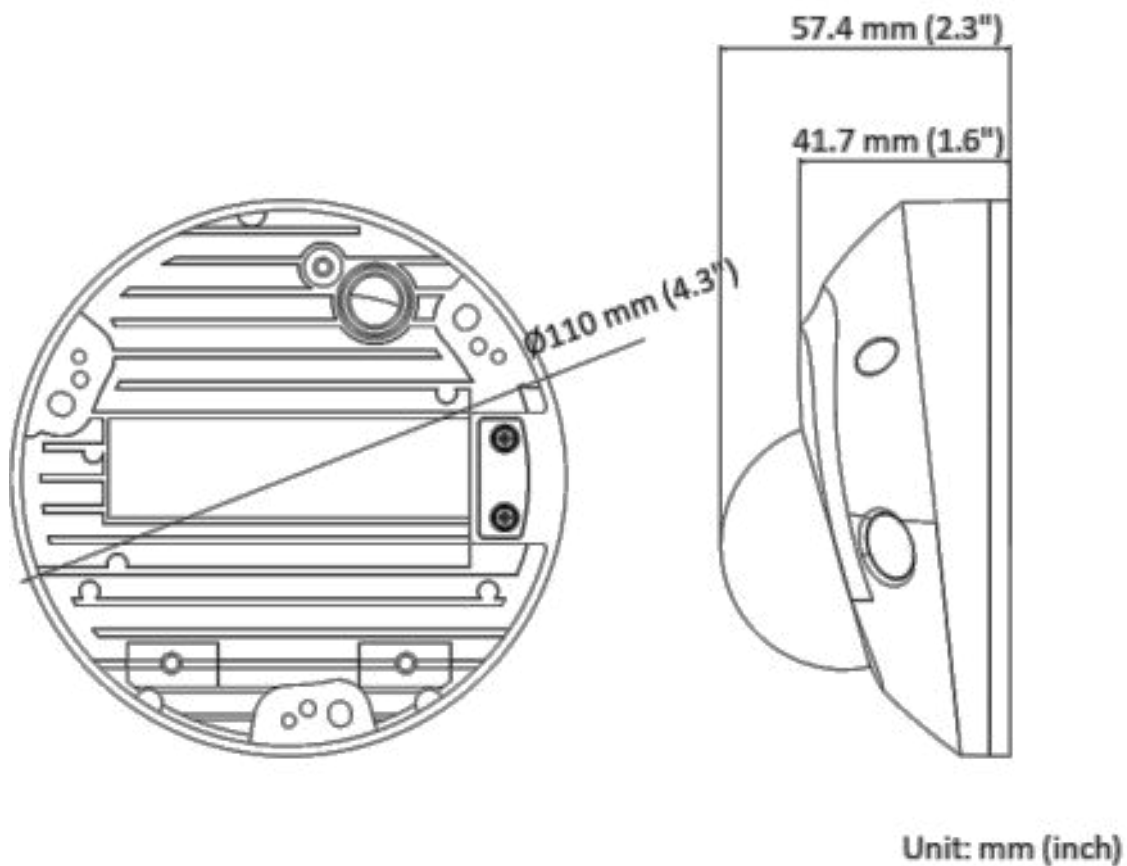

Safety	UL (UL 62368-1) CB (IEC 62368-1: 2014+A11) CE-LVD (EN 62368-1: 2014/A11: 2017) LOA (IEC/EN 60950-1)
Environment	CE-RoHS (2011/65/EU) WEEE (2012/19/EU) Reach (Regulation (EC) No 1907/2006)
Electrical Safety Protection	IP67 (IEC 60529-2013) IK8 (IEC 62262:2002)

▪ **Available Model**

- DS-2CD2566G2-IS (2.8/4 mm)
- DS-2CD2566G2-I (2.8/4 mm)
- DS-2CD2566G2-IS (2.8m m) (Black)

▪ **Dimension**