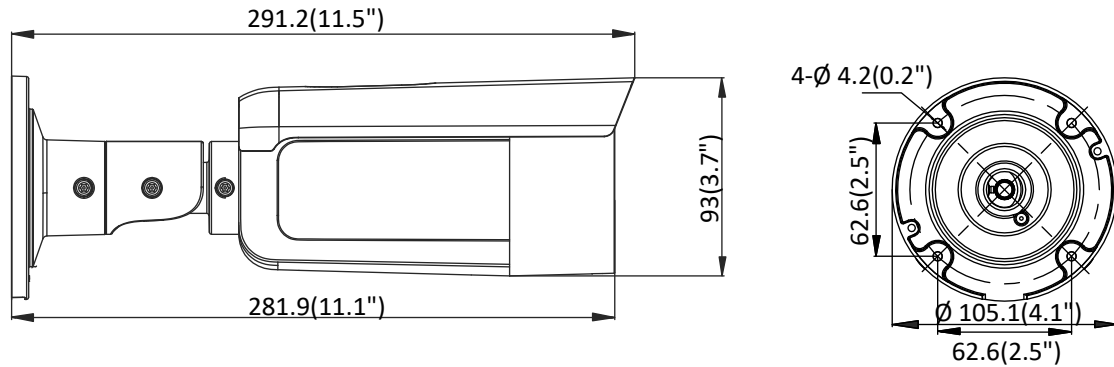

Dimension

Unit: mm(inch)

Accessory

DS-1260ZJ
Junction Box

Distributed by