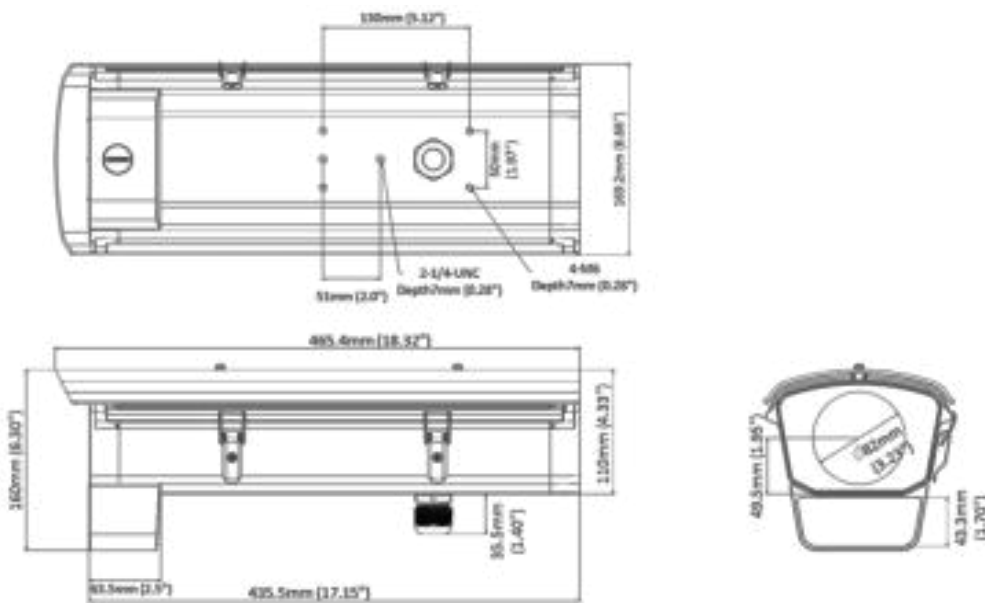

Safety	UL 60950-1, IEC 60950-1:2005 + Am 1:2009 + Am 2:2013, EN 60950-1:2005 + Am 1:2009 + Am 2:2013, IS 13252(Part 1):2010+A1:2013+A2:2015
Chemistry	2011/65/EU, 2012/19/EU, Regulation (EC) No 1907/2006
Protection	Ingress protection: IK10 (IEC 62262:2002), IP66 (IEC 60529-2013)

* Listed resolutions are only selectable options. It does not mean that all streams can work at their maximum resolution at the same time.

Available Model

DS-2CD5026G0/E-I (3.8 to 16 mm), DS-2CD5026G0/E-I (11 to 40 mm), DS-2CD5026G0/E-I (12 to 50 mm), DS-2CD5026G0/E-IH (3.8 to 16 mm), DS-2CD5026G0/E-IH (11 to 40 mm), DS-2CD5026G0/E-IH (12 to 50 mm)

Dimension