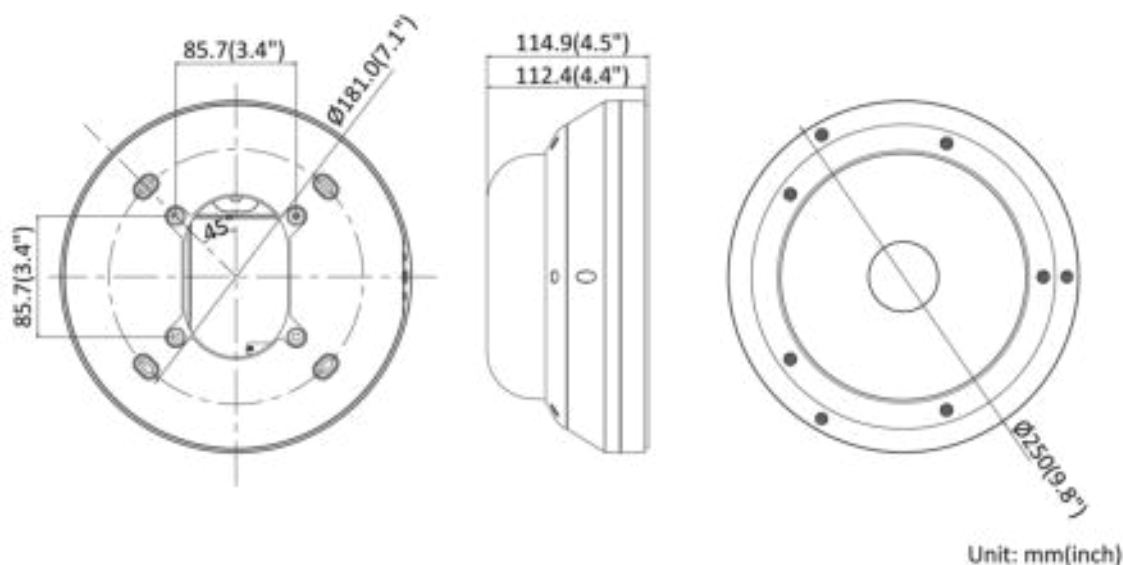

General	
Firmware Version	V5.5.32
Web Client Language	32 languages English, Russian, Estonian, Bulgarian, Hungarian, Greek, German, Italian, Czech, Slovak, French, Polish, Dutch, Portuguese, Spanish, Romanian, Danish, Swedish, Norwegian, Finnish, Croatian, Slovenian, Serbian, Turkish, Korean, Traditional Chinese, Thai, Vietnamese, Japanese, Latvian, Lithuanian, Portuguese (Brazil)
General Function	Anti-flicker, 3 streams, heartbeat, mirror, privacy masks
Reset	Reset via reset button on camera body, web browser and client software
Startup and Operating Conditions	-30 °C to 60 °C (-22 °F to 140 °F), humidity 95% or less (non-condensing)
Storage Conditions	-30 °C to 60 °C (-22 °F to 140 °F), humidity 95% or less (non-condensing)
Power Supply	12 VDC \pm 20%, reverse polarity protection; three-core terminal block 24 VAC \pm 20%; PoE (802.3at, class 4)
Power Consumption and Current	12 VDC, 1.8 A, 22 W 24 VAC, 1.4 A, 22 W PoE (802.3at, 42.5 to 57 VDC), 0.44 to 0.33 A, 19 W, class 4
Material	Bubble & IR cover: plastic, camera: metal
Dimensions	Camera: \varnothing 250 \times 114.9 mm (9.8" \times 4.5") With package: 336 \times 261 \times 293 mm (13.2" \times 10.3" \times 11.5")
Weight	Camera: 2.2 kg (4.9 lb.) With package: 3.9 kg (8.6 lb.)

*The VCA function can be enabled for any channel separately, or for both Camera 01 and Camera 03, or Camera 02 and Camera 04.

Available Model

DS-2CD6D54G1-IZS(2.8 to 8 mm)

DS-2CD6D54G1-IZ(2.8 to 8 mm)

Dimension