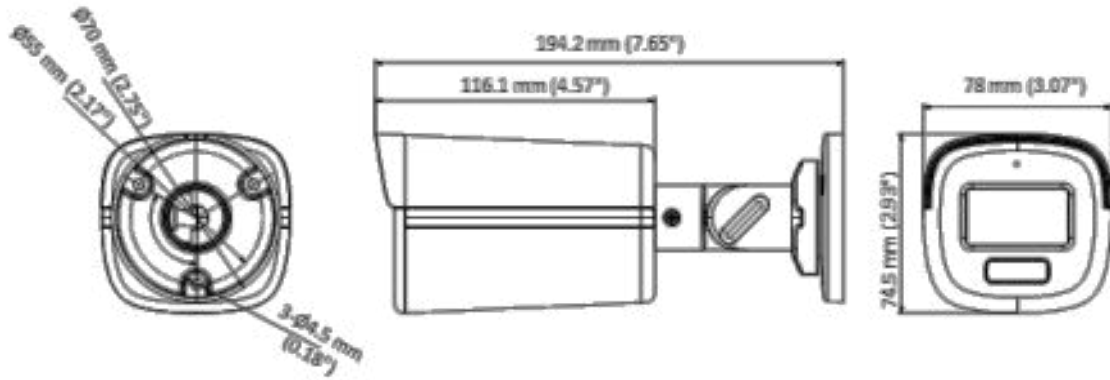

▪ Available Model

DS-2CE12KF0T-FS

▪ Dimension

▪ Accessory

▪ Optional

DS-1280ZJ-XS

Junction box