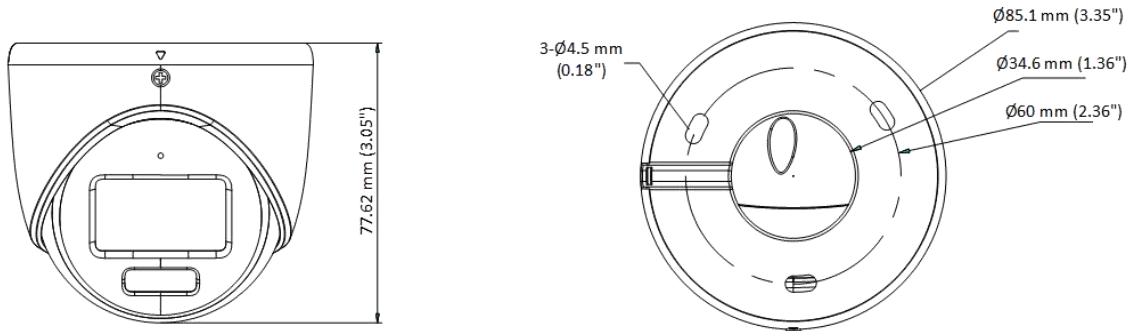

▪ Specification

Camera	
Image Sensor	3K CMOS
Signal System	PAL/NTSC
Resolution	2960 (H) × 1665 (V)
Frame Rate	TVI: 3K @20 fps, 4 MP @25 fps/30 fps, 1080p @25 fps/30 fps AHD: 5 MP @20 fps, 4 MP @25 fps/30 fps CVI: 4 MP @25 fps/30 fps CVBS: PAL/NTSC
Min. Illumination	0.001 Lux @(F1.0, AGC ON), 0 Lux with white light
Shutter Time	PAL: 1/25 s to 1/50,000 s; NTSC: 1/30 s to 1/50,000 s
Lens	2.8 mm, 3.6 mm fixed focal lens
Field of View	2.8 mm, horizontal FOV: 110°, vertical FOV: 60°, diagonal FOV: 143° 3.6 mm, horizontal FOV: 94°, vertical FOV: 50°, diagonal FOV: 112°
Lens Mount	M12
Light Alarm	Solid Light Alarm (White Light)
Day & Night	ICR
WDR (Wide Dynamic Range)	Digital WDR
Angle Adjustment	Pan: 0° to 360°, Tilt: 0° to 75°, Rotation: 0° to 360°
Illuminator	
Supplement Light Type	IR, White Light
Supplement Light Range	IR: Up to 20 m, White Light: Up to 20 m
Smart Supplement Light	Yes
Image	
White Light	Auto/Off
Image Mode	STD/HIGH-SAT/HIGHLIGHT
AGC	Yes
Day/Night Mode	Auto
White Balance	Auto/Outdoor/Global/Manual
AE (Auto Exposure) Mode	DWDR, BLC, HLC, Global, HLS
Noise Reduction	2D DNR
Language	English
Function	Brightness, Smart IR, Sharpness, Anti-Banding, AGC
Interface	
Video Output	Switchable TVI/AHD/CVI/CVBS
Audio In	Built-in mic
General	
Power	12 VDC ± 25%, max. 3.9 W, *You are recommended to use one power adapter to supply the power for one camera.
Operating Conditions	-40 °C to 60 °C (-40 °F to 140 °F), Humidity: 90% or less (non-condensing)
Protection Level	IP67
Material	Metal
Communication	HIKVISION-C
Dimension	Ø85.1 mm × 77.62 mm (Ø3.35" × 3.05")

Weight

Approx. 330 g (0.73 lb.)

▪ **Available Model**

DS-2CE70KF0T-LMFS(2.8mm)

DS-2CE70KF0T-LMFS(3.6mm)

▪ **Dimension**

▪ **Accessory**

▪ **Optional**

DS-2280ZJ Wall Mount	DS-1275ZJ-SUS Vertical Pole Mount	DS-1276ZJ-SUS Corner Mount	DS-1280ZJ-XS Junction Box	DS-1272ZJ-110-TRS Wall Mount
				
				

Headquarters

No.555 Qianmo Road, Binjiang District,
Hangzhou 310051, China
T +86-571-8807-5998
www.hikvision.com