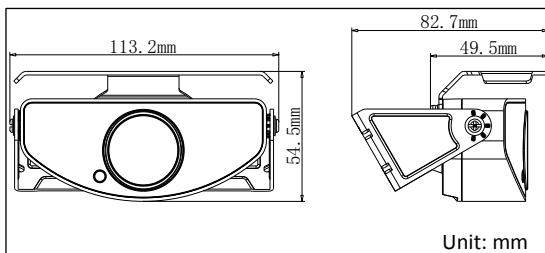

DS-2CS58C0T-ITR

720P IR Mobile Dome HDTVI Camera

Key Features:

- 1.0MP Progressive Scan CMOS
- Turbo HD output, up to 720P resolution
- 0.1Lux @(F1.2,AGC ON),0 Lux with IR
- Adopt wide-angle lens with wider monitoring coverage
- Support electronic shutter, AGC and auto Day & Night switch
- Up to IP68 protection level
- Anti-vibration design and aviation port for mobile environments

Application:

Suitable for reversing monitoring.

Order Model:

DS-2CS58C0T-ITR

Dimensions:

Specification:

Model	DS-2CS58C0T-ITR
Parameter	720P IR Mobile Dome Camera
Camera	
Image Sensor	1.0Mega Progressive Scan CMOS
Signal System	1280(H)×720(V)
Min. Illumination	0.1Lux @(F1.2,AGC ON),0 Lux with IR
Shutter Time	1/25s to 1/50,000s
Lens	2.1mm (2.8mm/3.6mm optional)
Lens Mount	M12
Angle Adjustment	Tilt: 90°
Day & Night	Electronic
Horizontal Definition	950TVL
Synchronization	Internal
Video Output	Aviation port
HD Video Output	1 Turbo HD output, in line with HDTV standard
Function	Mirror(PTZ control)
General	
Working Temperature/Humidity	-40℃~80℃, Humidity 90% or less (non-condensing)
Power Supply	DC6V-16V
Power Consumption	3.5W MAX
IR Range	20-30m
Protection Level	IP68
Dimension(mm)	89.6×59.1
Weight	400g