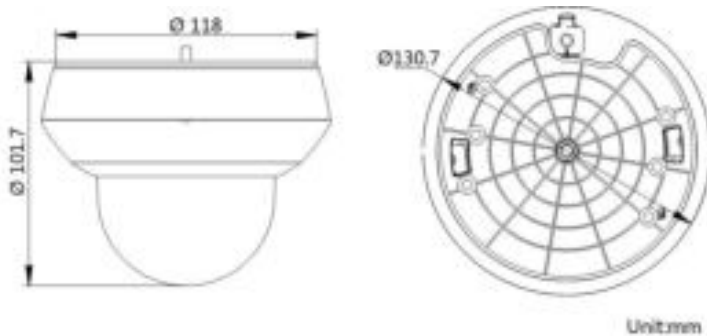

<b>Image</b>	
Max. Resolution	2560 × 1440
Main Stream	50Hz: 25fps (2560 × 1440, 2048 × 1536, 1920 × 1080, 1280 × 960, 1280 × 720) 60Hz: 24fps (2560 × 1440), 30fps (2048 × 1536, 1920 × 1080, 1280 × 960, 1280 × 720)
Sub-Stream	50Hz: 25fps (704 × 576, 640 × 480, 352 × 288) 60Hz: 30fps (704 × 480, 640 × 480, 352 × 240)
Third Stream	50Hz: 25fps (1280 × 720, 704 × 576, 640 × 480, 352 × 288) 60Hz: 30fps (1280 × 720, 704 × 480, 640 × 480, 352 × 240)
Image Enhancement	3D DNR, HLC, EIS, Regional Exposure, Regional Focus
<b>Network</b>	
Network Storage	Built-in memory card slot, support Micro SD/SDHC/SDXC, up to 256 GB; NAS (NPS, SMB/CIFS), ANR
Protocols	IPv4/IPv6, HTTP, HTTPS, 802.1x, Qos, FTP, SMTP, UPnP, SNMP, DNS, DDNS, NTP, RTSP, RTP, TCP/IP, UDP, IGMP, ICMP, DHCP, PPPoE, Bonjour
API	Open-ended, support ONVIF, ISAPI, and CGI, support HIKVISION SDK and Third-Party Management Platform, support Hik-Connect
Simultaneous Live View	Up to 20 channels
User/Host	Up to 32 users 3 levels: Administrator, Operator and User
Security Measures	User authentication (ID and PW), Host authentication (MAC address); HTTPS encryption; IEEE 802.1x port-based network access control; IP address filtering
Client	iVMS-4200, iVMS-4500, iVMS-5200, Hik-Connect
Web Browser	IE 8 to 11, Chrome 31.0 to 44, Firefox 30.0 to 51
<b>Interface</b>	
Audio Interface	1-ch audio input and 1-ch audio output
Network Interface	1 RJ45 10 M/100 M Ethernet, PoE
<b>General</b>	
Power	12 VDC & PoE Max.: 8 W
Working Temperature	-20°C to 60°C (-4°F to 140°F)
Working Humidity	≤ 90%
Protection Level	IP66 Standard, IK10, TVS 4000V Lightning Protection, Surge Protection and Voltage Transient Protection
Material	Aluminum alloy, PC, PC+ABS
Dimensions	Φ 130.7 mm × 101.7 mm (Φ 5.15" × 4.00")
Weight	Approx. 0.53 kg (1.17 lb)

## Dimensions