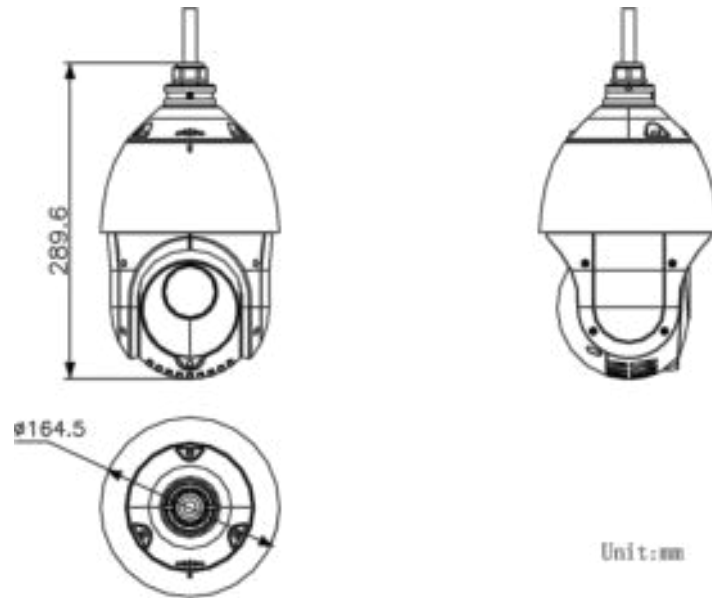

DORI	Detect	Observe	Recognize	Identify
Defintion	25 px/m	63 px/m	125 px/m	250 px/m
Distance(Tele)	1600.0 m (5249.3 ft)	634.9 m (2083.0 ft)	320.0 m (1049.9 ft)	160.0 m (524.9 ft)

▪ Dimension

▪ Accessory

▪ Included

DS-1618ZJ
Wall Mount

ASW0081-1220002W

▪ Optional