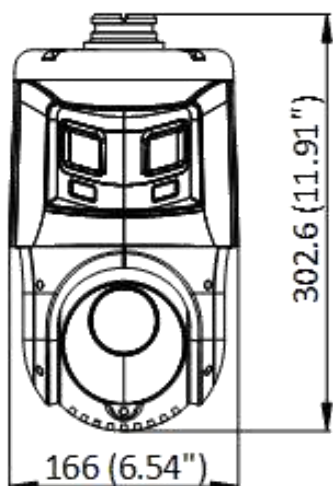

Weight	Approx. 2.4 kg (13.2 lb.)
Approval	
Protection	IP66 Standard, 6000 V Lightning Protection, Surge Protection and Voltage Transient Protection

▪ **DORI**

The DORI (detect, observe, recognize, identify) distance gives the general idea of the camera ability to distinguish persons or objects within its field of view. It is calculated based on the camera sensor specification and the criteria given by EN 62676-4: 2015.

DORI	Detect	Observe	Recognize	Identify
Definition	25 px/m	63 px/m	125 px/m	250 px/m
Distance (Tele)	2200.0 m (7217.85 ft)	873.0 m (2864.17 ft)	440.0 m (1443.57 ft)	220.0 m (721.78 ft)

▪ **Available Model**

DS-2SE4C425MWG-E/26(F0)

▪ **Dimension**

Unit: mm (inch)

▪ **Accessory**

▪ **Included**