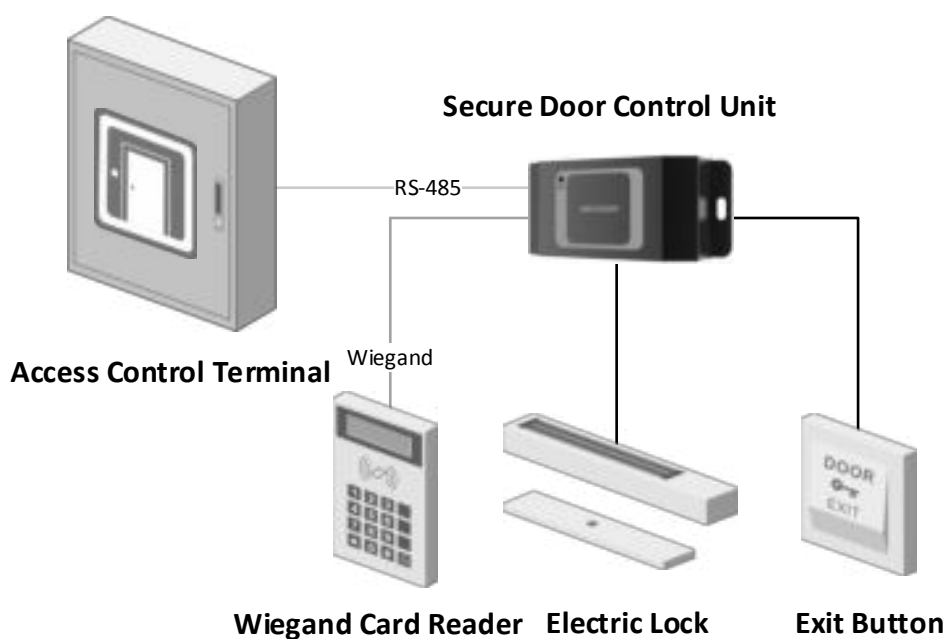

▪ **Specification**

Interface	
Lock control	1
Exit button	1
Door contact input	1
Alarm input	2
Alarm output	1
RS-485	1
Wiegand	1
General	
Indicator	1 for power supply
Power supply	12 VDC
Working temperature	-40 °C to 70 °C
Working humidity	0% to 90%
Dimensions	48 mm × 115 mm × 26 mm (1.9" × 4.5" × 1.0")
Installation	Wall Mounting

▪ **Available Model**

DS-K2M061

▪ **Typical Application**