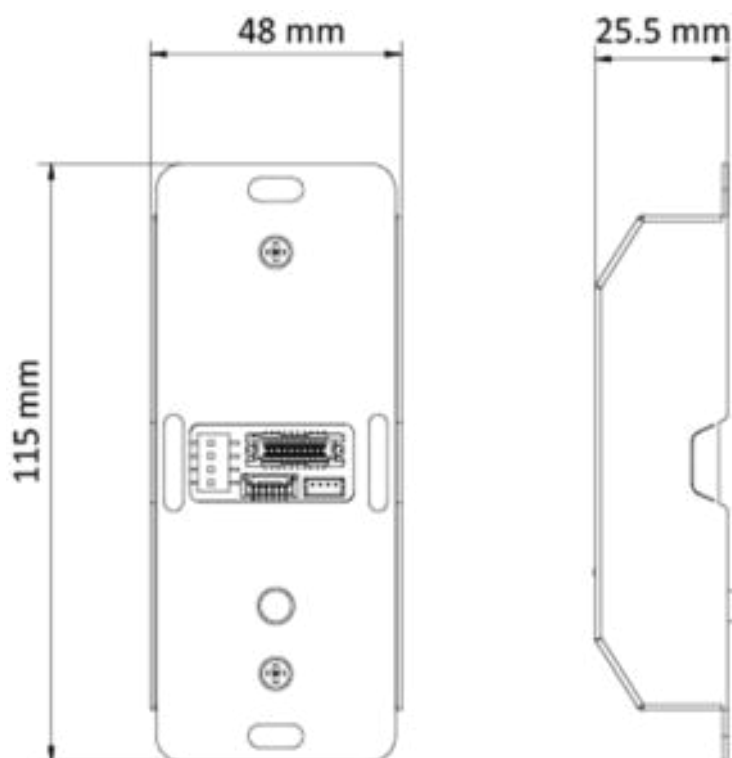

- Communicates with the access control terminal via RS-485 to execute the commands from the terminal including open door, close door, normally open and normally closed
- Collects the door magnetic signal, the exit button signal and the tamper-proof signal and send them to the access control terminal
- Supports tampering alarm
- Supports RS-485 communication indicators to show the communication status
- 4-ch DIP switch supporting ID No. configuration
- Supports a Wiegand interface to connect a Wiegand card reader to enter/exist access control terminal by swiping card
- Fire interface and exit button linkage

▪ **Specification**

Interface	
Lock control	1
Exit button	1
Door contact input	1
Alarm input	2
Alarm output	1
RS-485	1
Wiegand	1
General	
Indicator	1 for power supply
Power supply	12 VDC
Working temperature	-40 °C to 70 °C
Working humidity	0% to 90%
Dimensions	48 mm × 115 mm × 26 mm (1.9" × 4.5" × 1.0")
Installation	Wall Mounting

▪ **Available Model**

DS-K2M061

▪ **Typical Application**

Dimension

Distributed by

HIKVISION

Headquarters

No.555 Qianmo Road, Binjiang District,
Hangzhou 310051, China
T +86-571-8807-5998
overseasbusiness@hikvision.com