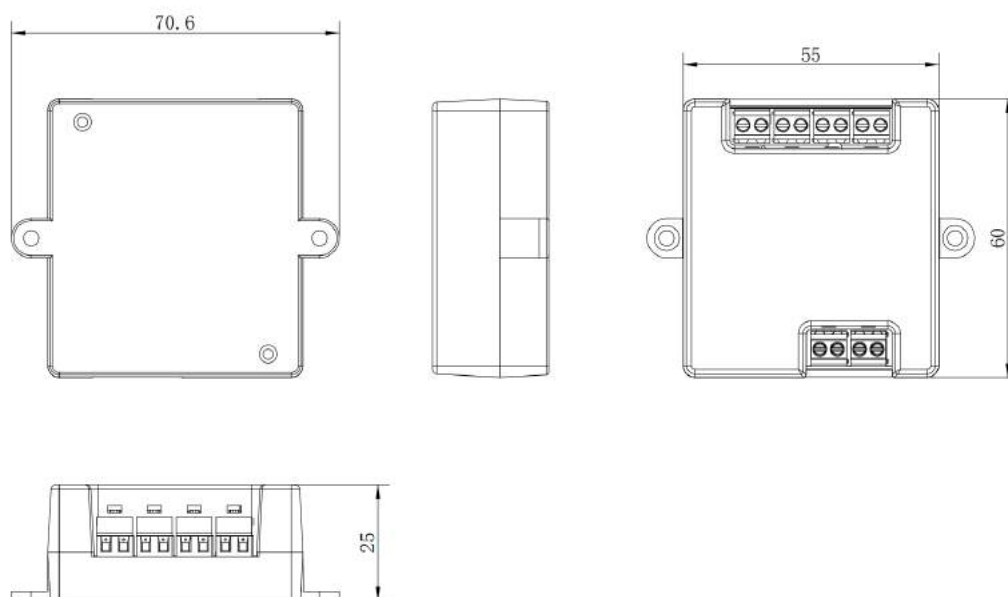

▪ **Specification**

Device interfaces	
Two-Wire interface	4 (Two-Wire interface for indoor station)
Cascade interface	2
General	
Installation	Surface mounting
Indicator	6
Dimension (W × H × D)	70.6 mm × 60 mm × 25 mm (2.78" × 2.36" × 0.98")
Working temperature	-10 °C to 55 °C (14 °F to 131 °F)
Working humidity	10% to 90% (no-condensing)
Power consumption	≤ 2W

▪ **Available Model**

DS-KAD7061EY

▪ **Dimension**