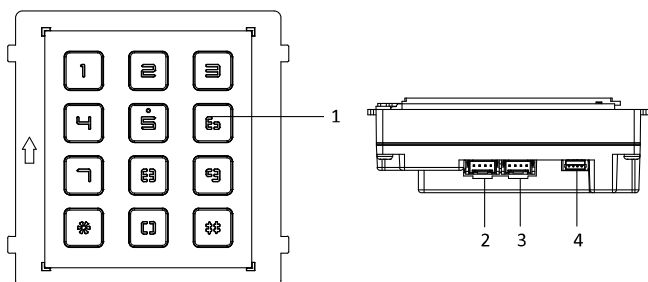

Specification

System parameters	
Processor	Embedded MCU Processor
Operation method	Physical button
Interfaces	
Module-connecting	2 (1 input, 1 output)
Debug	1
General	
Physical button	12
DIP switch	8
Power input	12 VDC (powered by the other module)
Power output	12 VDC (powered for the other module)
Power consumption	1 W
Working temperature	-40° C to +55° C (-40° F to 131° F)
Working humidity	10% to 95%
IP protection level	IP65, IK7
Installation	Flush mounting, surface mounting
Dimension	98.5 mm × 100 mm × 34.2 mm (3.87" × 3.95" × 1.33")
Material	Stainless steel

Available Model

DS-KD-KP/S

Appearance and Interfaces

No.	Description
1	Button
2	Module-connecting Interface (output)
3	Module-connecting Interface (input)
4	Debug Port