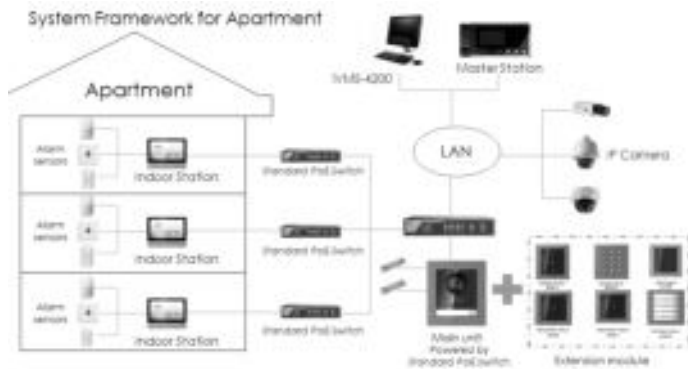

Typical Application

UL	UL 60950-1 & CAN/CSA C22.2 No. 60950-1-07, Information Technology Equipment – Safety – Part 1: General Requirements
IC	ICE-003: Issue 6
ROHS	2011/65/EU
REACH	Regulation (EC) No 1907/2006
WEEE	2012/19/EU

Approval

CE-EMC	a. EN 55032:2015 b. EN 61000-3-2:2014 c. EN 61000-3-3:2013 d. EN 50130-4:2011 +A1:2014
CE-LVD	EN 60950-1:2006 + A11:2009 + A1:2010 + A12:2011 + A2:2013
CB	IEC 60950-1:2005 (Second Edition) + Am 1:2009 + Am 2:2013
FCC-SDOC	47 CFR Part 15, Subpart B
C-TICK(EMC)	AS/NZS CISPR 32:2015