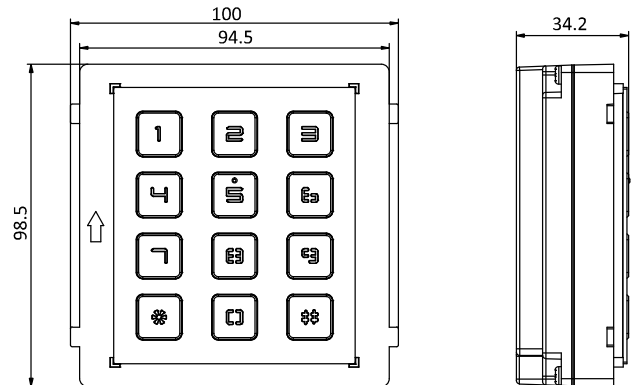

## Specification

System parameters	
Processor	Embedded MCU Processor
Operation method	Physical button
Interfaces	
Module-connecting	2 (1 input, 1 output)
Debug	1
General	
Physical button	12
DIP switch	8
Power input	12 VDC (powered by the other module)
Power output	12 VDC (powered for the other module)
Power consumption	1 W
Working temperature	-40° C to +55° C (-40° F to 131° F)
Working humidity	10% to 95%
IP protection level	IP65, IK7
Installation	Flush mounting, surface mounting
Dimension	98.5 mm × 100 mm × 34.2 mm (3.87" × 3.95" × 1.33")
Material	Stainless steel

## Appearance and Interfaces

No.	Description
1	Button
2	Module-connecting Interface (output)
3	Module-connecting Interface (input)
4	Debug Port

## Dimension