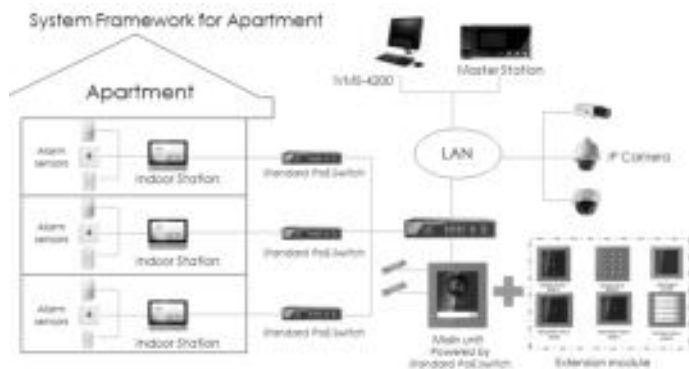

Typical Application

UL	UL 60950-1 & CAN/CSA C22.2 No. 60950-1-07, Information Technology Equipment – Safety – Part 1: General Requirements
IC	ICE-003: Issue 6
ROHS	2011/65/EU
REACH	Regulation (EC) No 1907/2006
WEEE	2012/19/EU

Approval

CE-EMC	a. EN 55032:2015 b. EN 61000-3-2:2014 c. EN 61000-3-3:2013 d. EN 50130-4:2011 +A1:2014
CE-LVD	EN 60950-1:2006 + A11:2009 + A1:2010 + A12:2011 + A2:2013
CB	IEC 60950-1:2005 (Second Edition) + Am 1:2009 + Am 2:2013
FCC-SDOC	47 CFR Part 15, Subpart B
C-TICK(EMC)	AS/NZS CISPR 32:2015