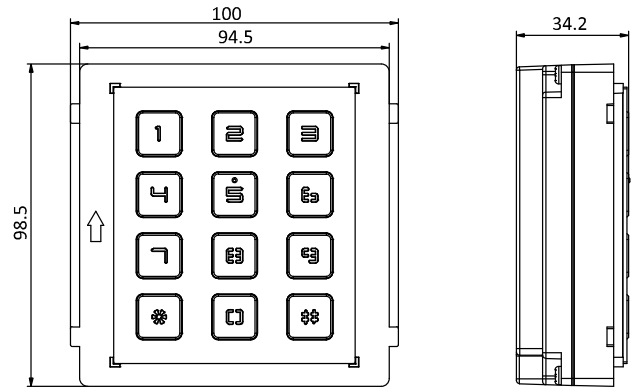

Specification

System parameters	
Processor	Embedded MCU Processor
Operation method	Physical button
Interfaces	
Module-connecting	2 (1 input, 1 output)
Debug	1
General	
Physical button	12
DIP switch	8
Power input	12 VDC (powered by the other module)
Power output	12 VDC (powered for the other module)
Power consumption	1 W
Working temperature	-40° C to +55° C (-40° F to 131° F)
Working humidity	10% to 95%
IP protection level	IP65, IK7
Installation	Flush mounting, surface mounting
Dimension	98.5 mm × 100 mm × 34.2 mm (3.87" × 3.95" × 1.33")
Weight	529 g (with packaging) 265 g (without packaging)

Dimension

Accessory

Optional

Available Model

DS-KD-KP