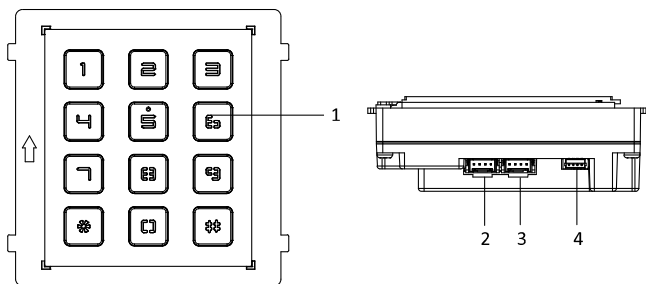

Appearance and Interfaces

No.	Description
1	Button
2	Module-connecting Interface (output)
3	Module-connecting Interface (input)
4	Debug Port