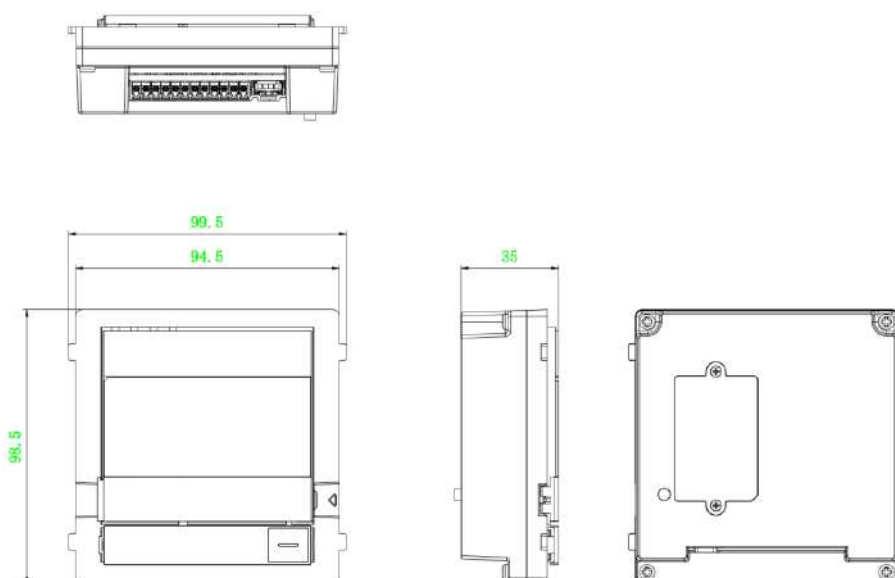

Lock control	2 (1 relay, max to 30 VDC, 2 A; 1 DC pulse, 20V 4A impulsive, 300 mA holding current, 30 ohm max)
Power interface	48 V, Powered by distributor DS-KAD7060EY or 12 DC
Two-wire IP interface	1
General	
Button	0-2 (Flexible adjustment)
Installation	Surface mounting & flush mounting
Indicator	4 LED lights(Opening door、 Calling、 Intercom、 In use)
Weight	With package: 426g (0.94lb),Without package: 290g (0.64lb)
Protective level	IP65 IK08
Working temperature	-40° C to 60° C (-22° F to 140° F)
Working humidity	10% to 90%
Dimensions	99.5 mm × 98.5 mm × 35 mm (3.92" × 3.88" × 1.37")
Battery	/
Power supply	48 V, Powered by distributor DS-KAD7060EY or 12VDC
Application environment	Outdoor
Power consumption	≤ 6 W
Language	English, Bulgarian, Hungarian, Greek, German, Italian, Czech, Slovak, French, Polish, Dutch , Spanish, Romanian, Estonian, Croatian, Slovenian, Serbian, Ukrainian, Portuguese

▪ Available Model

DS-KD7003EY-IME2

▪ Dimension