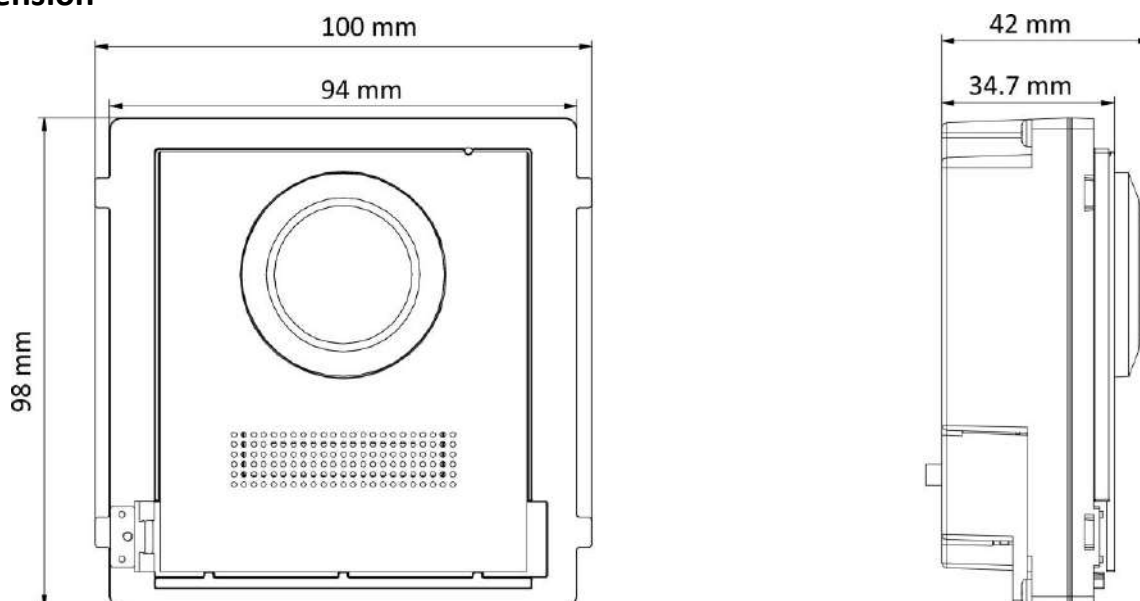

Lock control	2 relays, Max. to 30 VDC, 2 A
Door contact input	2
Two-Wire IP interface	NA
General	
Button	/
Installation	Surface mounting, flush mounting
Indicator	/
Weight	Net weight: 0.425 kg Gross weight: 0.600 kg
Protective level	IP65
Working temperature	-40 °C to 60 °C (-40 °F to 140 °F)
Dimension (W × H × D)	100 mm × 98 mm × 42 mm
Battery	/
Power supply	Powered by KAD704Y or KAD706Y series distributor
Application environment	Outdoor
Power consumption	≤ 4 W
Language	English, French, Portuguese, Brazilian Portuguese, Spanish, Russian, German, Italian, Polish, Turkish, Vietnamese, Arabic, Czech, Hungarian, Dutch, Romanian, Bulgarian, Ukrainian, Croatian, Serbian, Greek, Slovak

▪ Available Model

DS-KD8003Y-IME2/NS

▪ Dimension