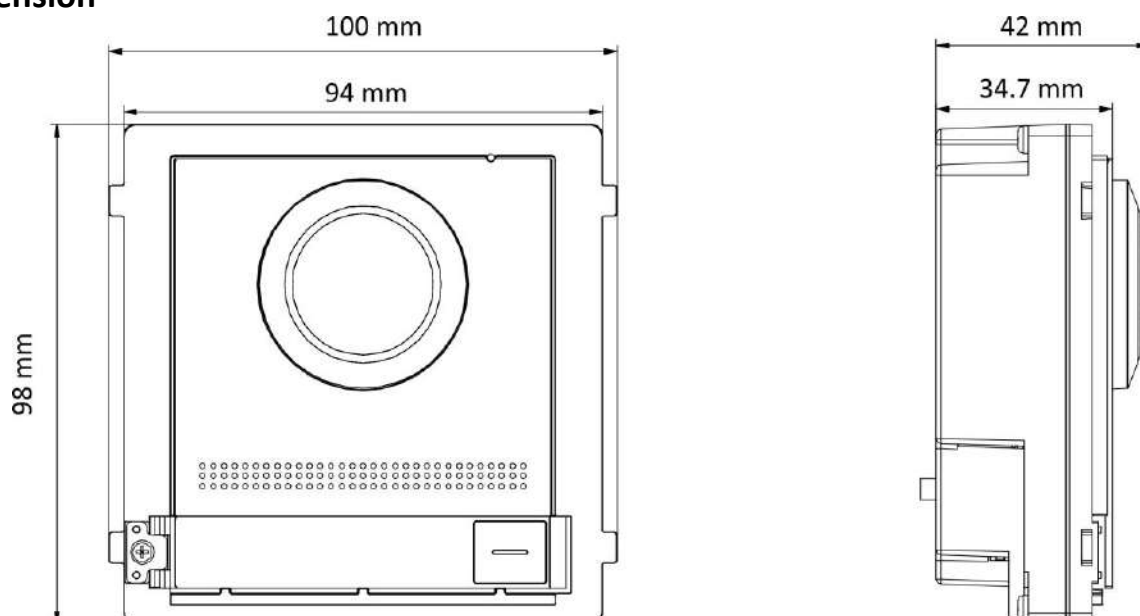

▪ Specification

System parameters	
Operating system	Embedded Linux operation system
ROM	32 MB
RAM	256 MB
CPU	Embedded Processor
Display parameters	
Screen size	NA
Operation method	NA
Type	NA
Resolution	NA
Video parameters	
Supplement light	Low illumination, IR supplement lights
Video standard	H.264
Lens	1
FOV	Horizontal: 146°, Vertical: 82°
WDR	Support
Resolution	2 MP
Audio parameters	
Audio compression standard	G.711 U, G.711 A
Audio input	Built-in omnidirectional microphone
Audio output	Built-in loudspeaker
Audio compression bitrate	64 Kbps
Audio quality	Noise suppression and echo cancellation
Volume adjustment	Adjustable
Capacity	
Fingerprint capacity	/
User capacity	2000
Face capacity	NA
Linked indoor station capacity	500
Event capacity	/
Sub door station capacity	16
Network parameters	
Communication protocol	NA
Wired network	NA
Wi-Fi	NA
Bluetooth	NA
3G/4G	NA
Device interfaces	
Alarm input	4 (2 exit buttons and 2 door contacts by default)
Network interface	NA
TAMPER	1
Exit button	2 (2 for lock control)
Door contact input	2
RS-485	1 (1 for Hikvision's sub module communication)

▪ Available Model

DS-KD8003Y-IME2/S

▪ Dimension

Headquarters

No.555 Qianmo Road, Binjiang District,
Hangzhou 310051, China
T +86-571-8807-5998
www.hikvision.com

Follow us on social media to get the latest product and solution information.