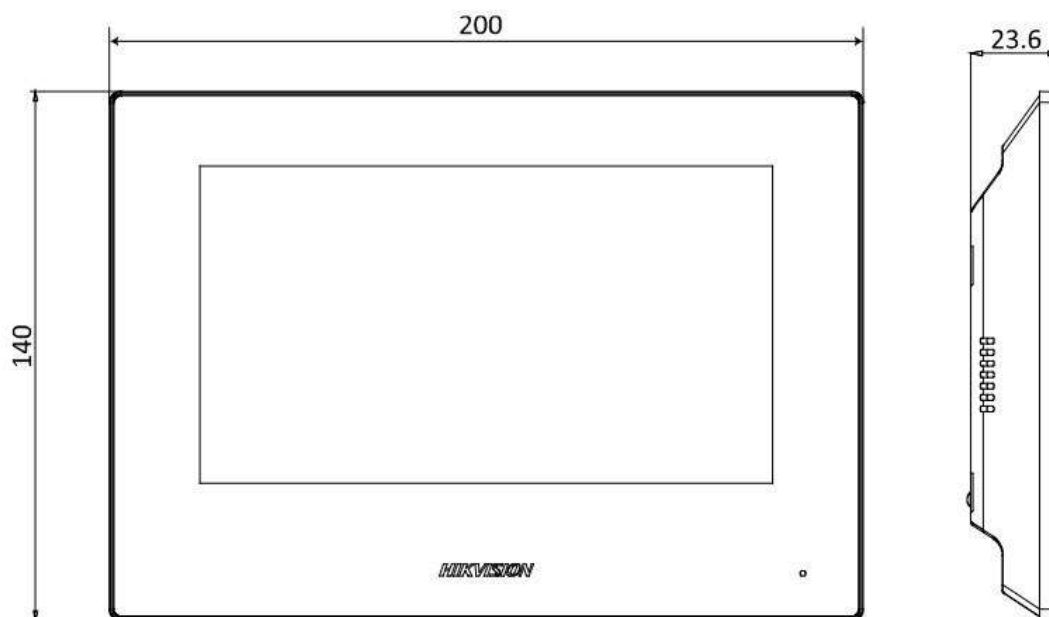

▪ **Dimension**

▪ **Accessory**

▪ **Optional**

DS-KABH6320-T Indoor Station Table Bracket	DS-KIS702 Villa Two Wire Kit	DS-KIS702-P Two Wire IP Bundle	DS-KIS702Y Villa Two Wire Kit	DS-KIS702Y-P Two Wire IP Bundle
DS-KIS702/S#Europe Villa Two Wire Kit	DS-KIS702/S#EUROPE Villa Two Wire Kit	DS-KIS702EY Villa Two Wire Kit	DS-KIS702Y#EU Villa Two Wire Kit	DS-KIS7021Y-S#EU Villa Two Wire Kit