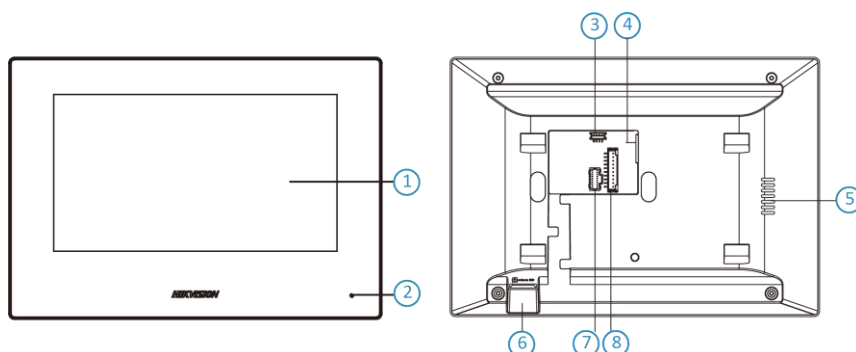

Alarm output	2 relays (30 V Max.)
Lock control	2 relays, Max. to 30 VDC, 0.3 A
Two-Wire IP interface	1
General	
Button	/
Installation	Surface mounting
Indicator	/
Weight	Net weight:0.325 kg Gross weight: 0.650 kg
Protective level	/
Working temperature	-10 °C to 50 °C (14 °F to 122 °F)
Working humidity	10% to 90% (no-condensing)
Dimension (W × H × D)	200 mm × 140 mm × 23.6 mm (7.87" × 5.51" × 0.93")
Battery	/
Power supply	Powered by KAD704Y or KAD706Y series distributor
Application environment	Indoor
Power consumption	≤ 4 W
Language	English, French, Portuguese (Brazil), Spanish, Russian, German, Italian, Polish, Arabic, Turkish, Vietnamese, Hungarian, Dutch, Romanian, Czech, Bulgarian, Ukrainian, Croatian, Serbian, Greek, Portuguese, Slovak

Physical Interface

No.	Description	No.	Description
1	Screen	5	Loudspeaker
2	Microphone	6	TF Card Slot
3	Debugging Port	7	Alarm Terminal
4	Network Interface and power supply	8	Reserved

Available Model

DS-KH6320Y-WTE2