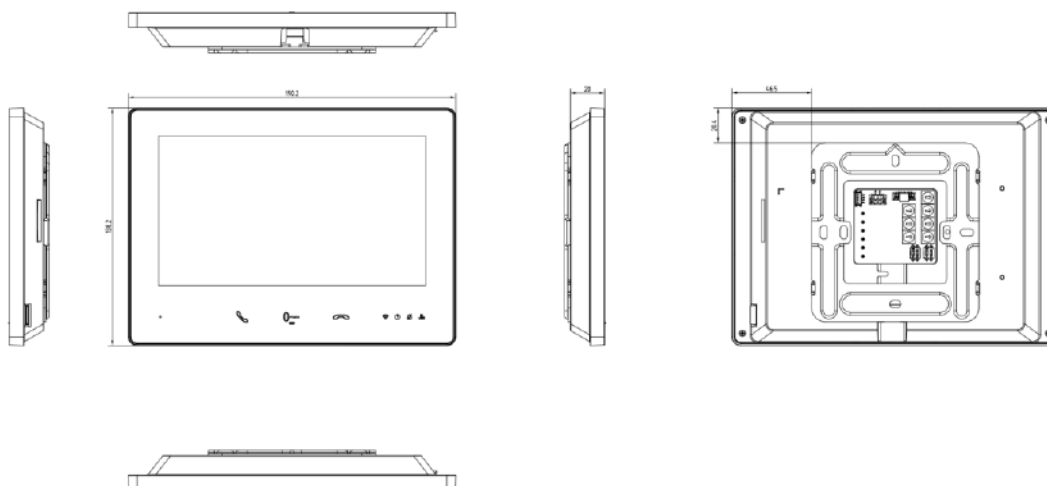

General	
Button	3 Touch buttons (Answer, Unlock, Hang up)+1 Physical button (Reset)
Installation	Surface mounting
Indicator	3 (Power, Mute, In use)
Protective level	/
Working temperature	-10 °C to 50 °C (14 °F to 122 °F)
Working humidity	10% to 90% (no-condensing)
Dimensions	190.2 mm × 138.2 mm × 20 mm (7.5" × 5.4" × 0.8")
Battery	/
Power supply	48 V, Powered by DS-KAD7060EY or DS-KAD7061EY
Application environment	Indoor
Power consumption	≤ 4 W (stand by ≤ 1 W)
Language	English, Bulgarian, Hungarian, Greek, German, Italian, Czech, Slovak, French, Polish, Dutch, Spanish, Romanian, Estonian, Croatian, Slovenian, Serbian, Ukrainian, Portuguese

▪ Available Model

DS-KH7300EY-TE2

▪ Dimension