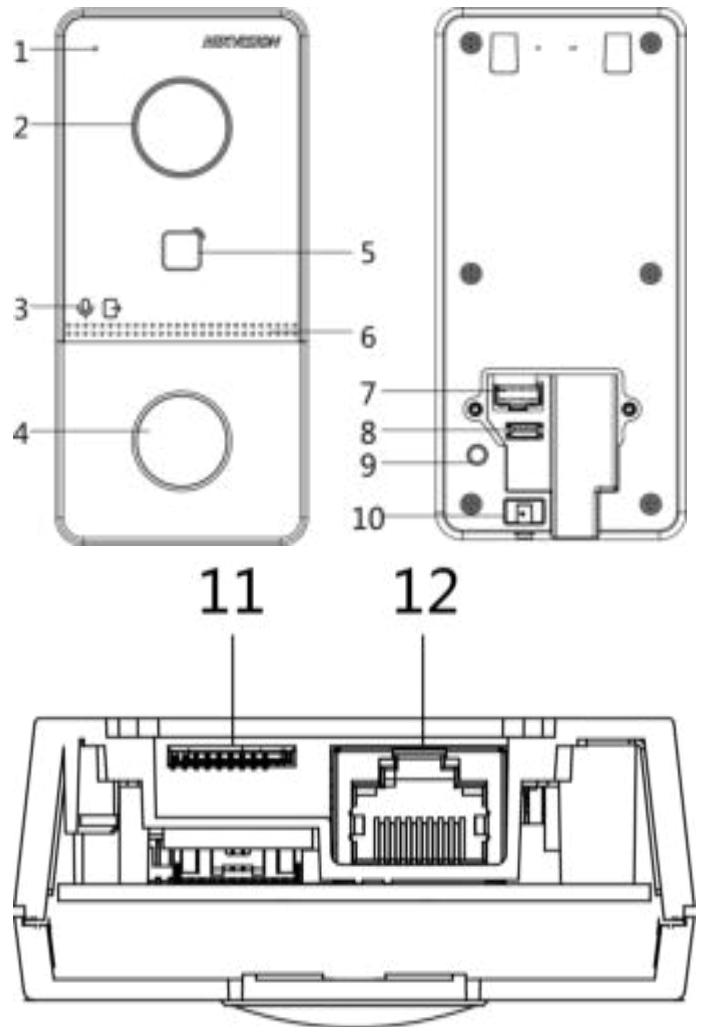

Device interfaces	
Alarm input	4
Network interface	1
TAMPER	1
Exit button	1
RS-485	1
USB	0
Wiegand	0
TF card	Reserved
Alarm output	0
Lock control	1
Door contact input	1
Power interface	1
General	
Button	1
Installation	Surface mounting
Indicator	2
Weight	265g
Protective level	IP65
Working temperature	-40° C to +55° C (-40° F to 131° F)
Working humidity	10% to 95%
Dimensions	138 mm × 65 mm × 27 mm
Indicator	2
Battery	/
Application environment	Outdoor
Power consumption	< 10 W
Language	English, French, Portuguese (Brazil), Spanish, Russian, German, Italian, Polish, Arabic, Turkish, Vietnamese, Hungarian, Dutch, Romanian, Czech, Bulgarian, Ukrainian, Croatian, Serbian

Physical Interface

No.	Description	No.	Description
1	Microphone	7	Terminals
2	Camera	8	Debugging Port
3	Indicator	9	TAMPER
4	Button	10	Set Screw
5	Card Reading Area	11	TF Card Slot (Reserved)
6	Loudspeaker	12	Network Interface

Available Model

DS-KV6113-WPE1(C)