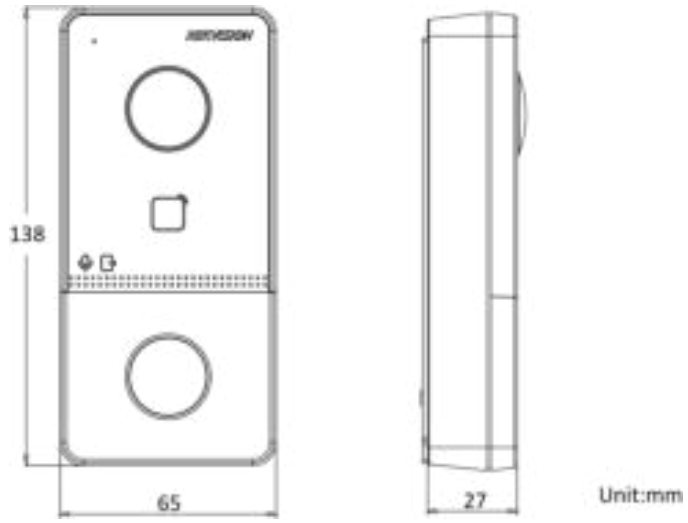

FOV	Horizontal: 131° Vertical: 78°
WDR	True WDR
Supplement light	IR supplement
Video compression standard	H.264
Audio parameters	
Audio compression standard	G.711 U
Audio input	Built-in omnidirectional microphone
Audio output	Built-in loudspeaker
Audio compression bitrate	64 Kbps
Audio quality	Noise suppression and echo cancellation
Volume adjustment	Adjustable
Capacity	
User capacity	2000
Face capacity	/
Card capacity	10000
Network parameters	
Communication protocol	TCP/IP, RTSP
Wired network	10/100 Mbps self-adaptive Ethernet
Wi-Fi standard	Support
Bluetooth version	Not supported.
3G/4G standard	/

Device interfaces	
Alarm input	4
Network interface	1
TAMPER	1
Exit button	1
RS-485	1
USB	0
Wiegand	0
TF card	Reserved
Alarm output	0
Lock control	1
Door contact input	1
Power interface	1
General	
Button	1
Installation	Surface mounting
Indicator	2
Weight	265g
Protective level	IP65
Working temperature	-40° C to +55° C (-40° F to 131° F)
Working humidity	10% to 95%
Dimensions	138 mm × 65 mm × 27 mm
Indicator	2
Battery	/
Application environment	Outdoor
Power consumption	< 10 W
Language	English, French, Portuguese (Brazil), Spanish, Russian, German, Italian, Polish, Arabic, Turkish, Vietnamese, Hungarian, Dutch, Romanian, Czech, Bulgarian, Ukrainian, Croatian, Serbian

Physical Interface

No.	Description	No.	Description
1	Microphone	7	Terminals
2	Camera	8	Debugging Port
3	Indicator	9	TAMPER
4	Button	10	Set Screw
5	Card Reading Area	11	TF Card Slot (Reserved)
6	Loudspeaker	12	Network Interface

Available Model

DS-KV6113-WPE1(C)

Dimension

Headquarters

No.555 Qianmo Road, Binjiang District,
Hangzhou 310051, China
T +86-571-8807-5998
www.hikvision.com

Follow us on social media to get the latest product and solution information.