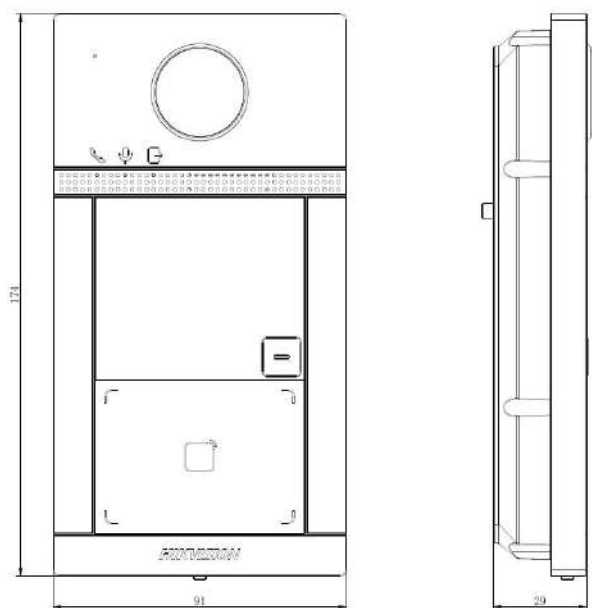

▪ **Dimension**

▪ **Accessory**

▪ **Optional**

DS-KAW50-1	DS-KABV8113-RS/S urface Villa Door Station Rain Shield	DS-KAW50-1N	DS-KABV8113-RS/F lush

Headquarters

No.555 Qianmo Road, Binjiang District,
Hangzhou 310051, China
T +86-571-8807-5998
www.hikvision.com

Follow us on social media to get the latest product and solution information.