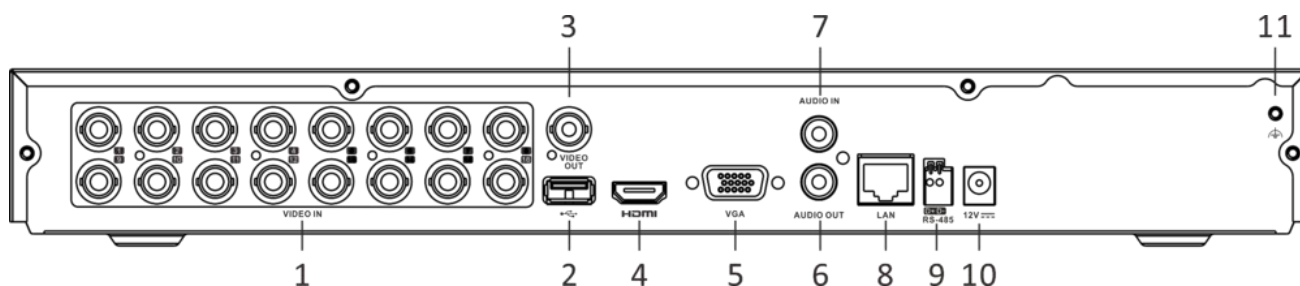

Physical Interface

No.	Description	No.	Description
1	Video and coaxial audio in	7	AUDIO IN, RCA connector
2	USB interface	8	LAN network interface
3	Video out	9	RS-485 serial interface
4	HDMI interface	10	12 VDC power input
5	VGA interface	11	GND
6	AUDIO OUT, RCA connector		

Available Model

DVR-216U-M2

Headquarters

No.555 Qianmo Road, Binjiang District,
Hangzhou 310051, China
T +86-571-8807-5998

Technical Support: support@hikvision.com

Follow us on social media to get the latest product and solution information.

Hikvision

HikvisionHQ

HikvisionHQ

Hikvision_Global

Hikvision
Corporate Channel

hikvisionhq