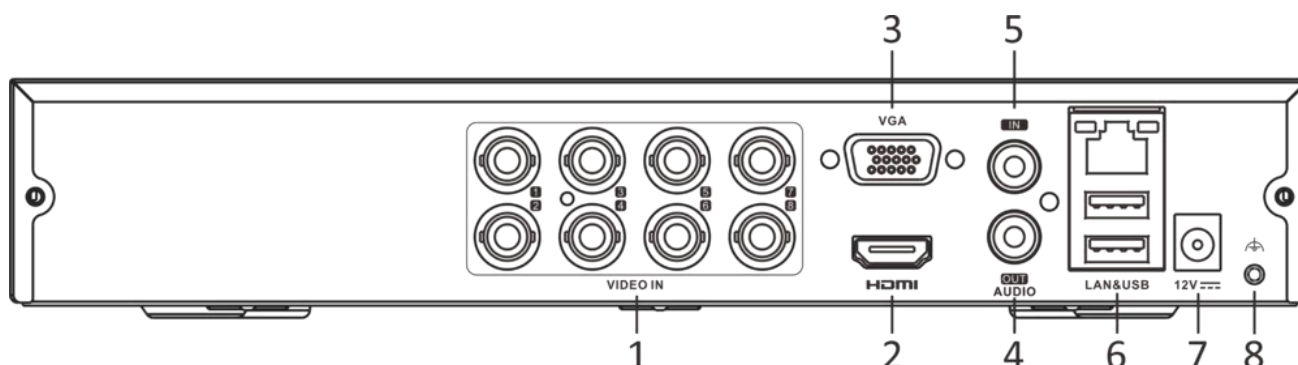

Physical Interface

No.	Description	No.	Description
1	Video and coaxial audio in	5	AUDIO IN, RCA connector
2	HDMI interface	6	LAN network interface and USB interface
3	VGA interface	7	12 VDC power input
4	AUDIO OUT, RCA connector	8	GND

Available Model

DVR-208Q-M1

Headquarters

No.555 Qianmo Road, Binjiang District,
Hangzhou 310051, China
T +86-571-8807-5998

Technical Support: support@hikvision.com

Follow us on social media to get the latest product and solution information.

Hikvision

HikvisionHQ

HikvisionHQ

Hikvision_Global

Hikvision
Corporate Channel

hikvisionhq